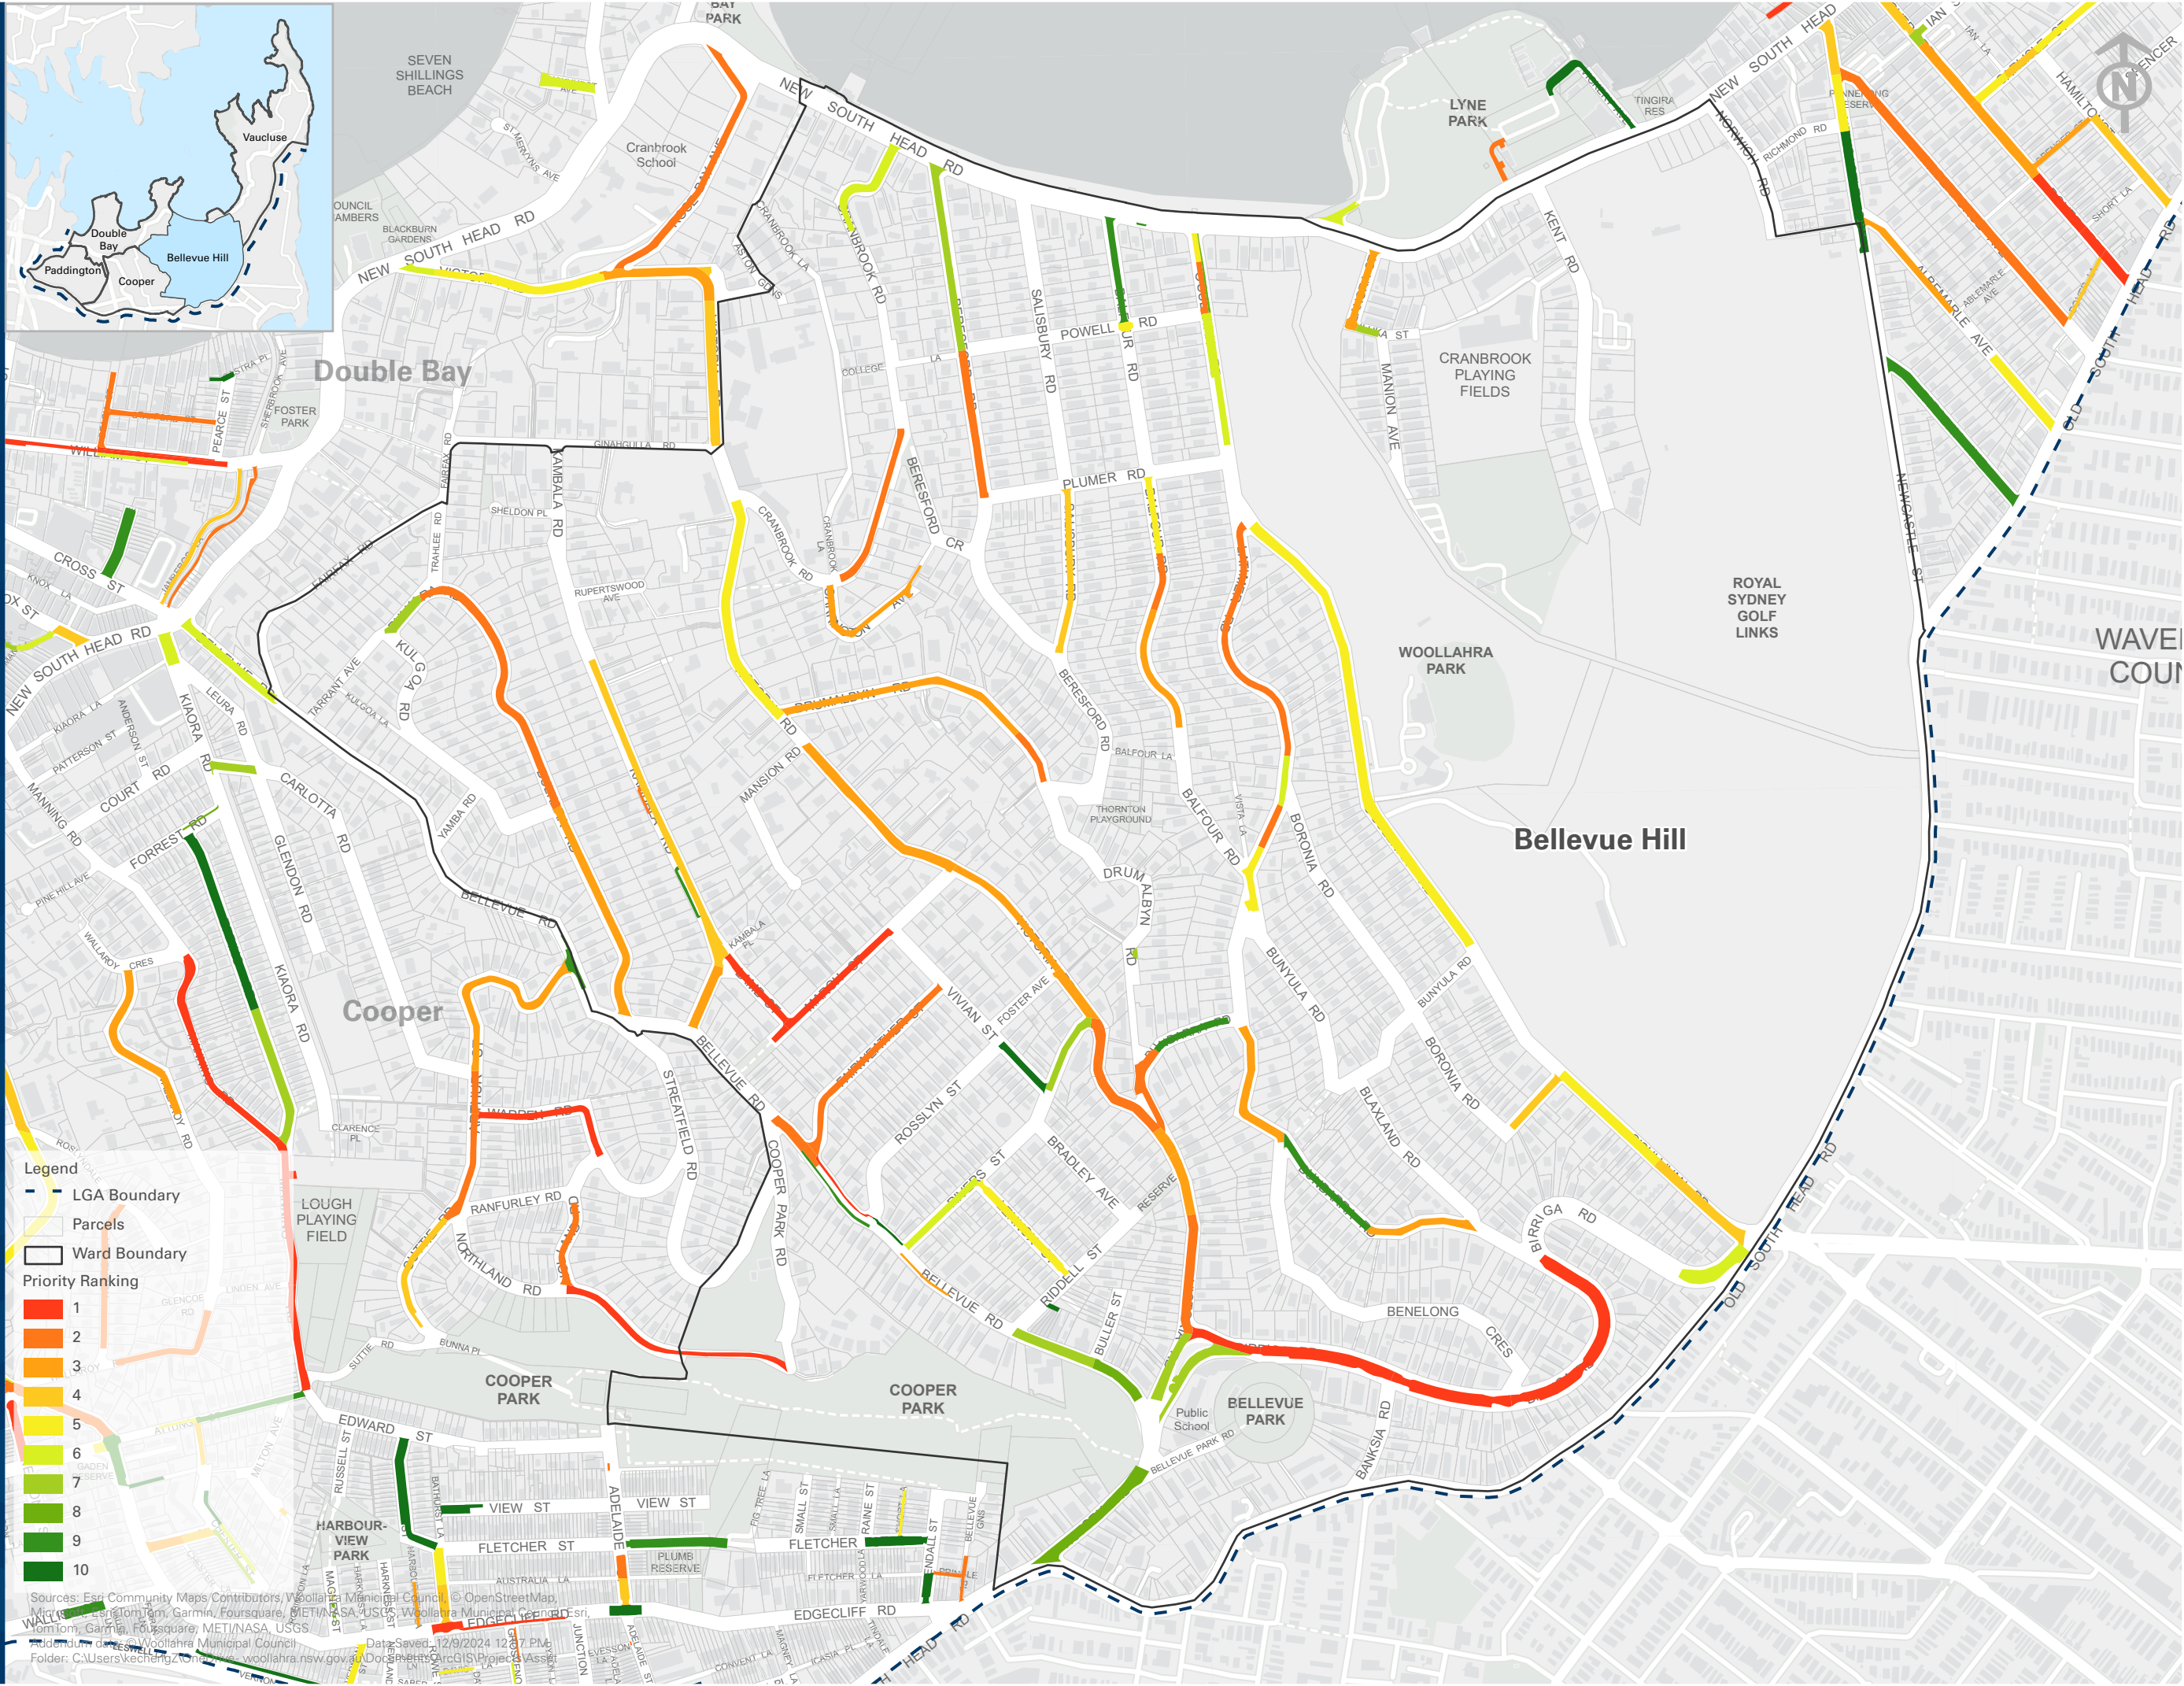

Road Pavement Priority Projects

BELLEVUE HILL

- Legend**
- LGA Boundary
 - ▭ Parcels
 - ▭ Ward Boundary
 - Priority Ranking**
 - 1
 - 2
 - 3
 - 4
 - 5
 - 6
 - 7
 - 8
 - 9
 - 10

Sources: Esri Community Maps Contributors, Woollahra Municipal Council, © OpenStreetMap, Microsoft, TomTom, Garmin, Foursquare, METI/NASA, USGS, Woollahra Municipal Council, Esri, TomTom, Garmin, Foursquare, METI/NASA, USGS
Ward boundaries: Woollahra Municipal Council
Data Saved: 12/9/2024 12:07 PM
Folder: C:\Users\kchen\Z:\Projects\GIS\Projects\Asses