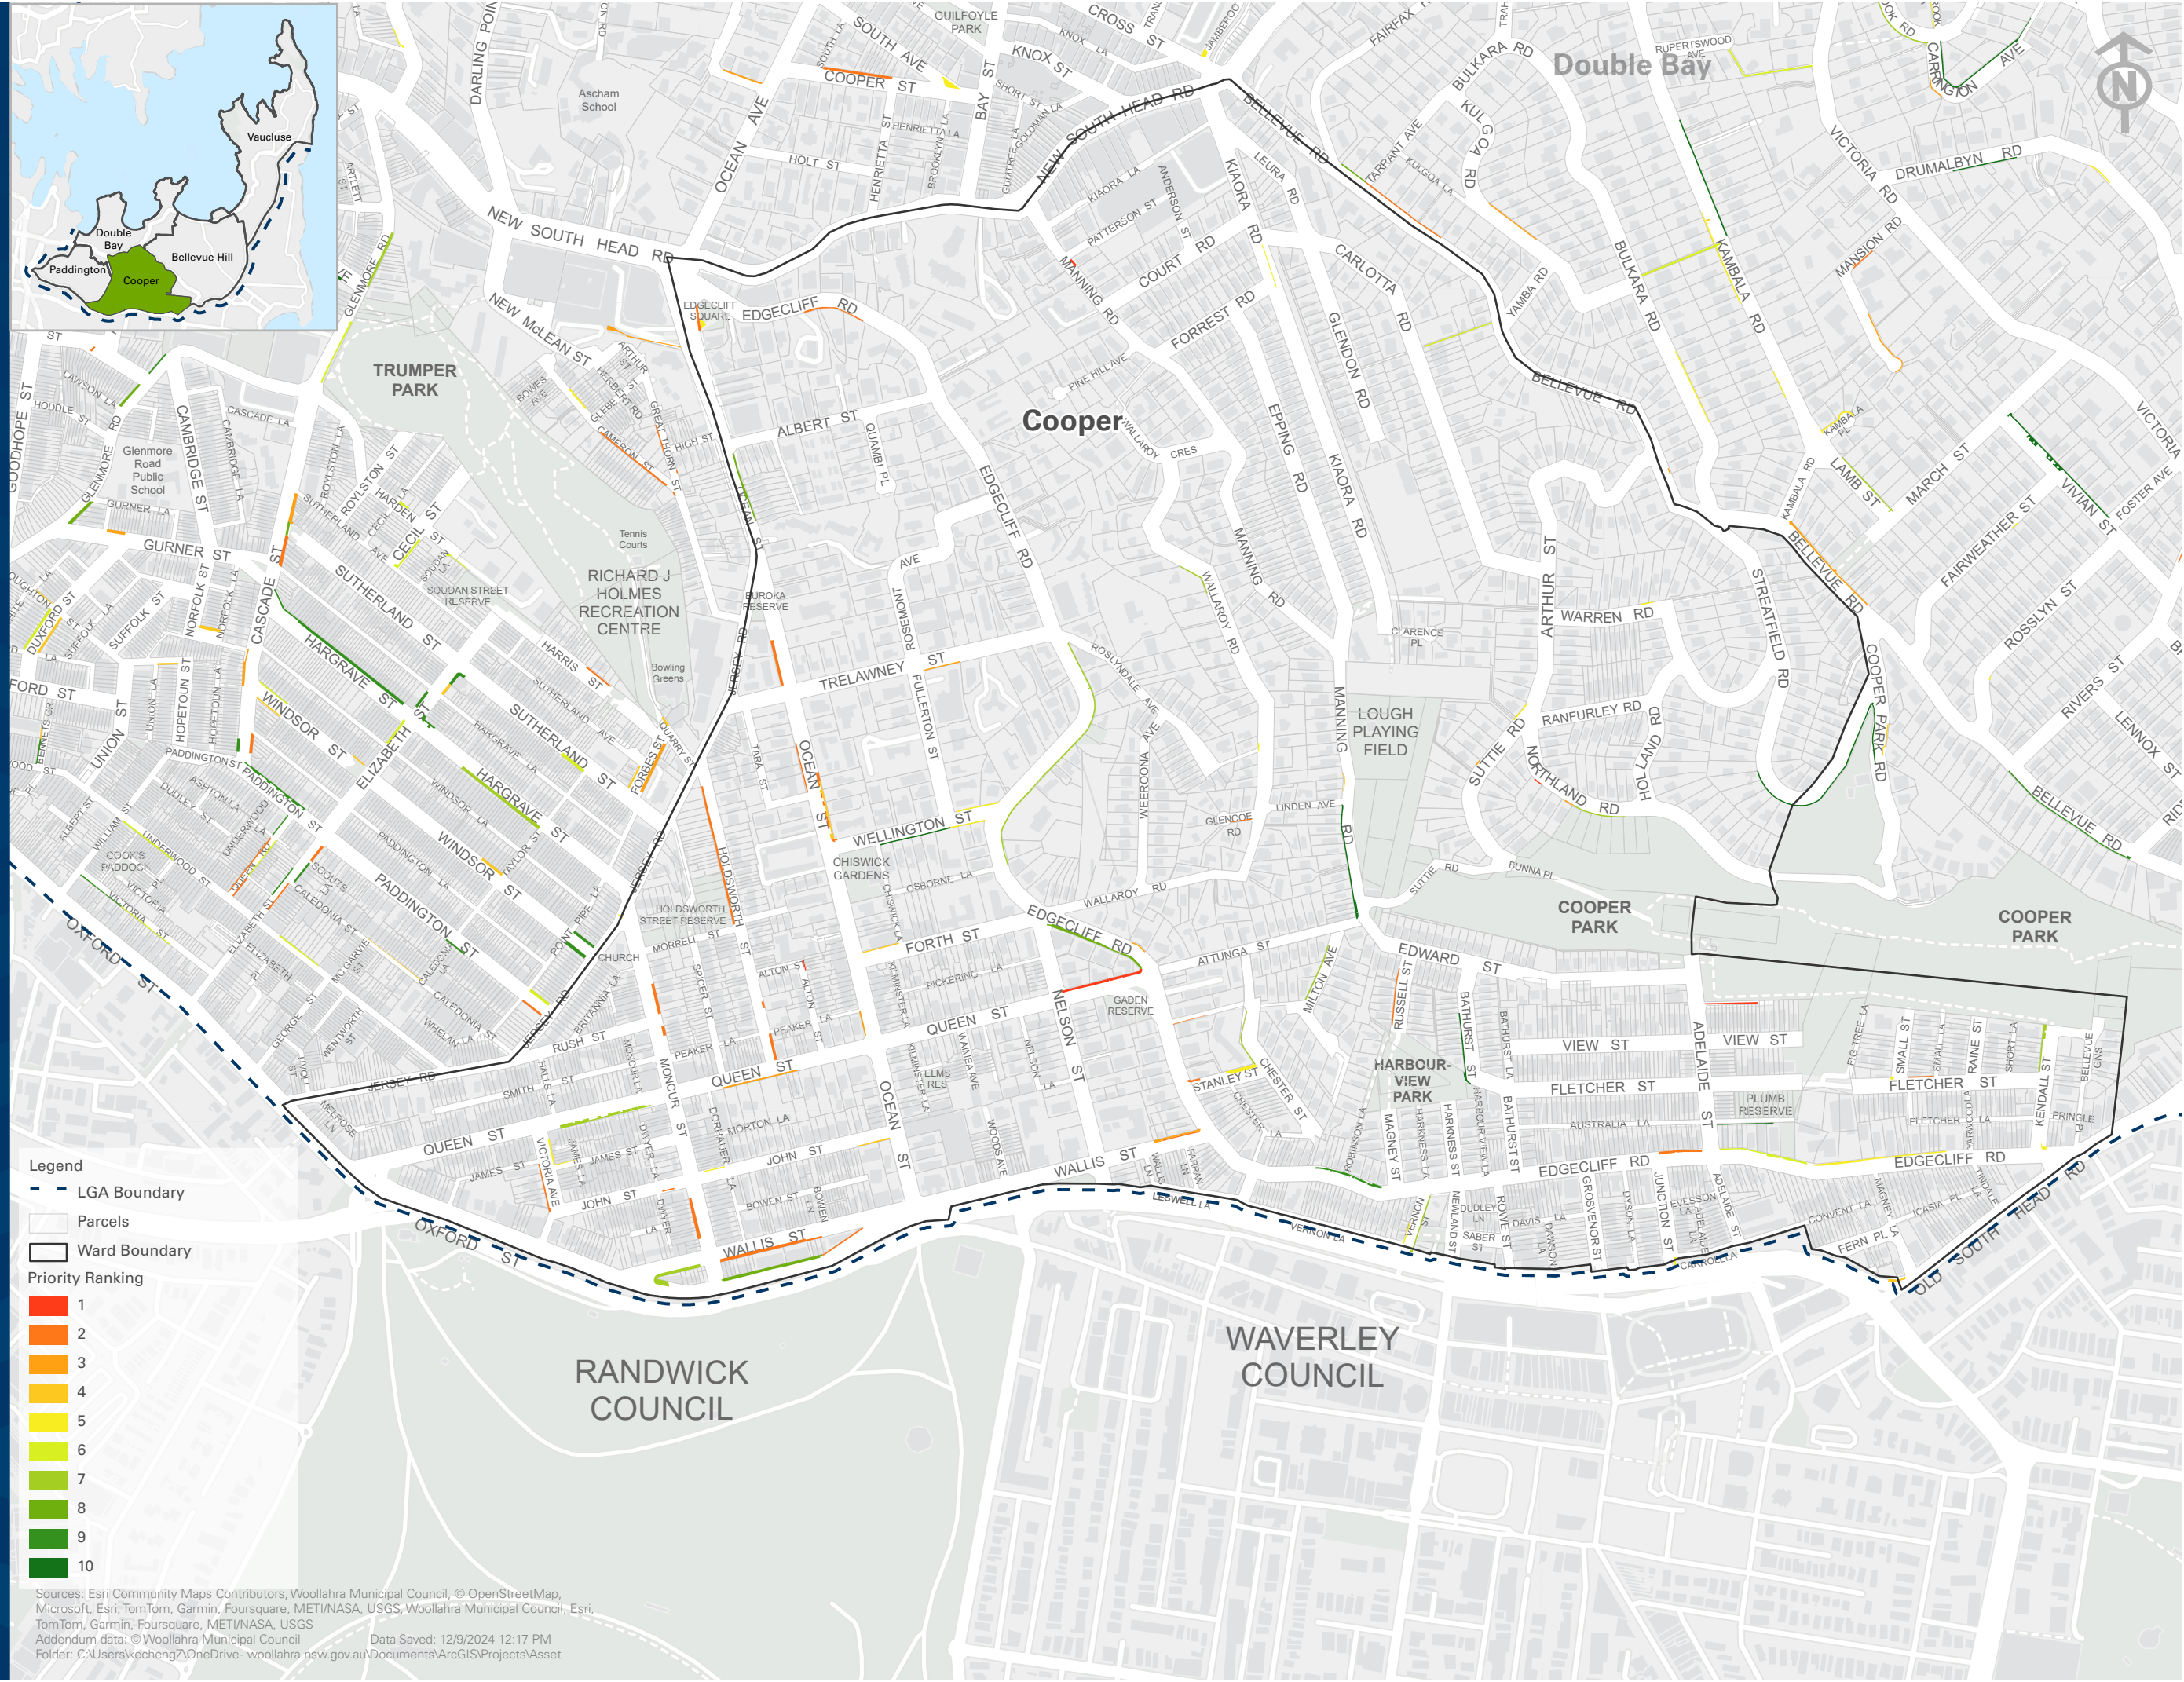

Path Priority Projects

BELLEVUE HILL

Legend

- LGA Boundary
- Parcels
- Ward Boundary

Priority Ranking

- 1
- 2
- 3
- 4
- 5
- 6
- 7
- 8
- 9
- 10

Sources: Esri Community Maps Contributors, Woollahra Municipal Council, © OpenStreetMap, Microsoft, Esri, TomTom, Garmin, Foursquare, METI/NASA, USGS, Woollahra Municipal Council, Esri, TomTom, Garmin, Foursquare, METI/NASA, USGS
 Addendum data: © Woollahra Municipal Council
 Data Saved: 12/9/2024 12:17 PM
 Folder: C:\Users\kecheng\OneDrive - woollahra.nsw.gov.au\Documents\ArcGIS\Projects\Asst