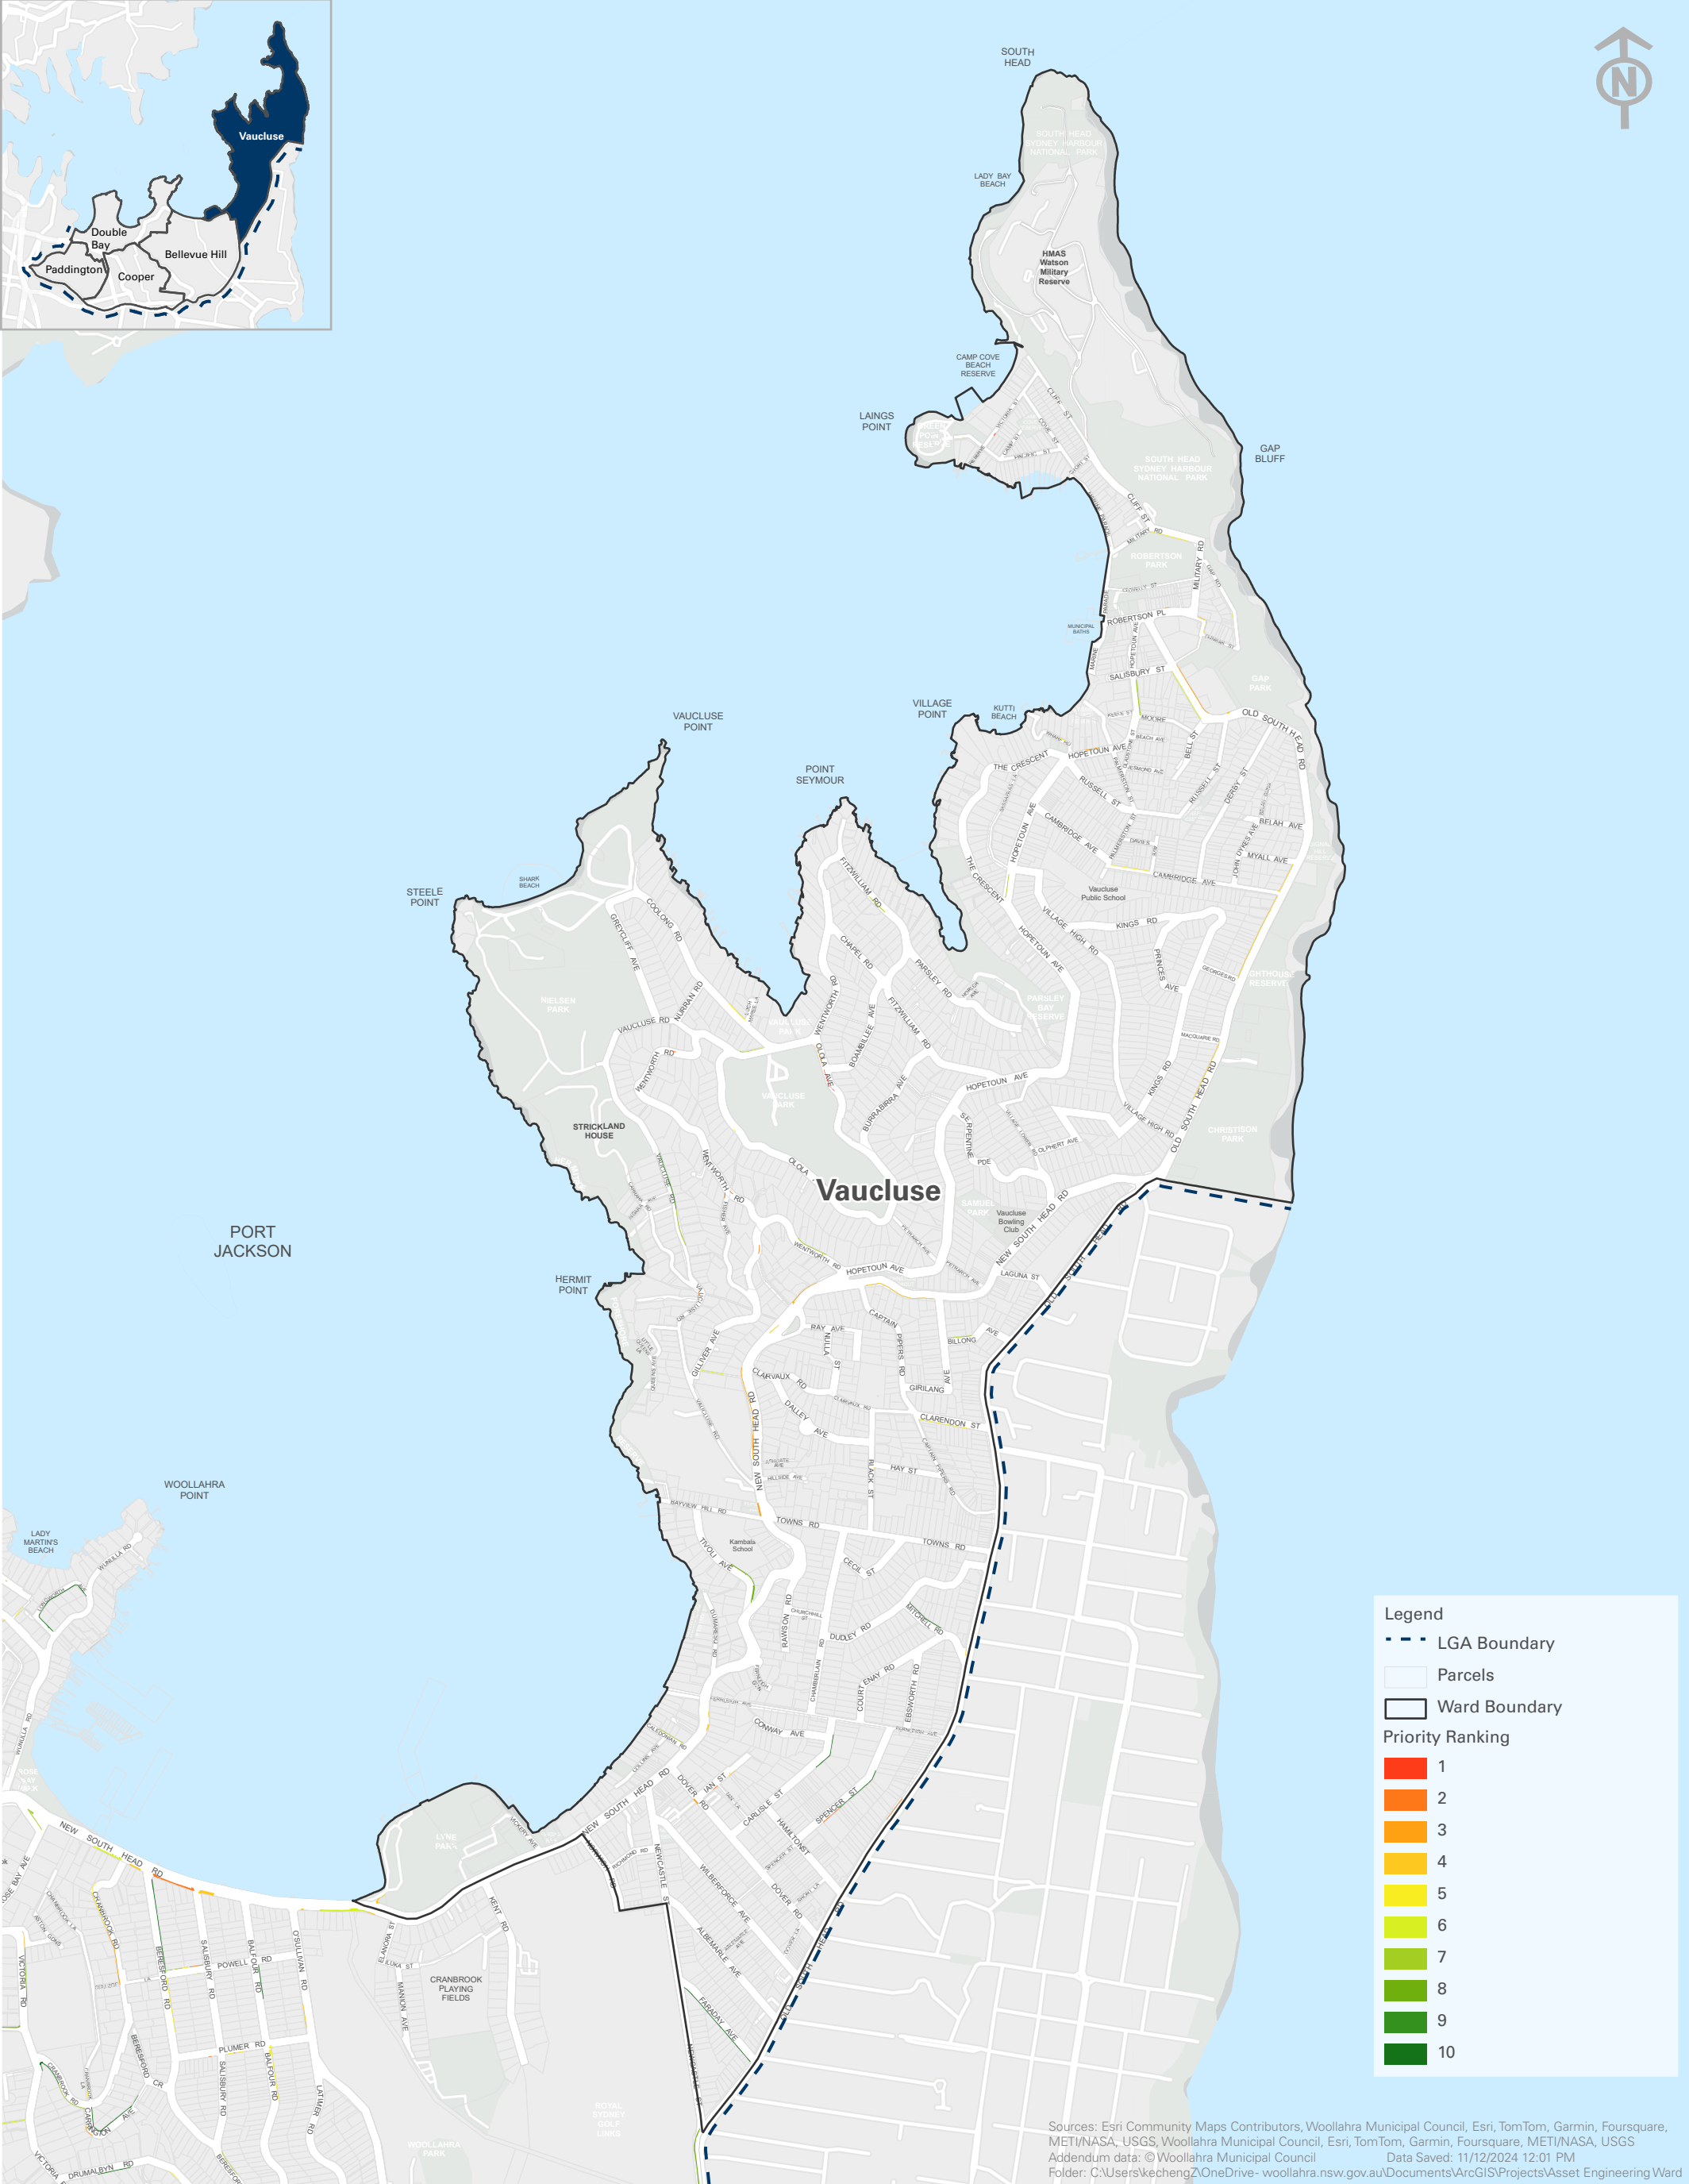

Path Priority Projects

VAUCLUSE

Legend

- LGA Boundary
- Parcels
- Ward Boundary

Priority Ranking

- 1
- 2
- 3
- 4
- 5
- 6
- 7
- 8
- 9
- 10

Sources: Esri Community Maps Contributors, Woollahra Municipal Council, Esri, TomTom, Garmin, Foursquare, METI/NASA, USGS, Woollahra Municipal Council, Esri, TomTom, Garmin, Foursquare, METI/NASA, USGS
 Addendum data: © Woollahra Municipal Council
 Folder: C:\Users\kecheng\OneDrive - woollahra.nsw.gov.au\Documents\ArcGIS\Projects\Asset Engineering Ward