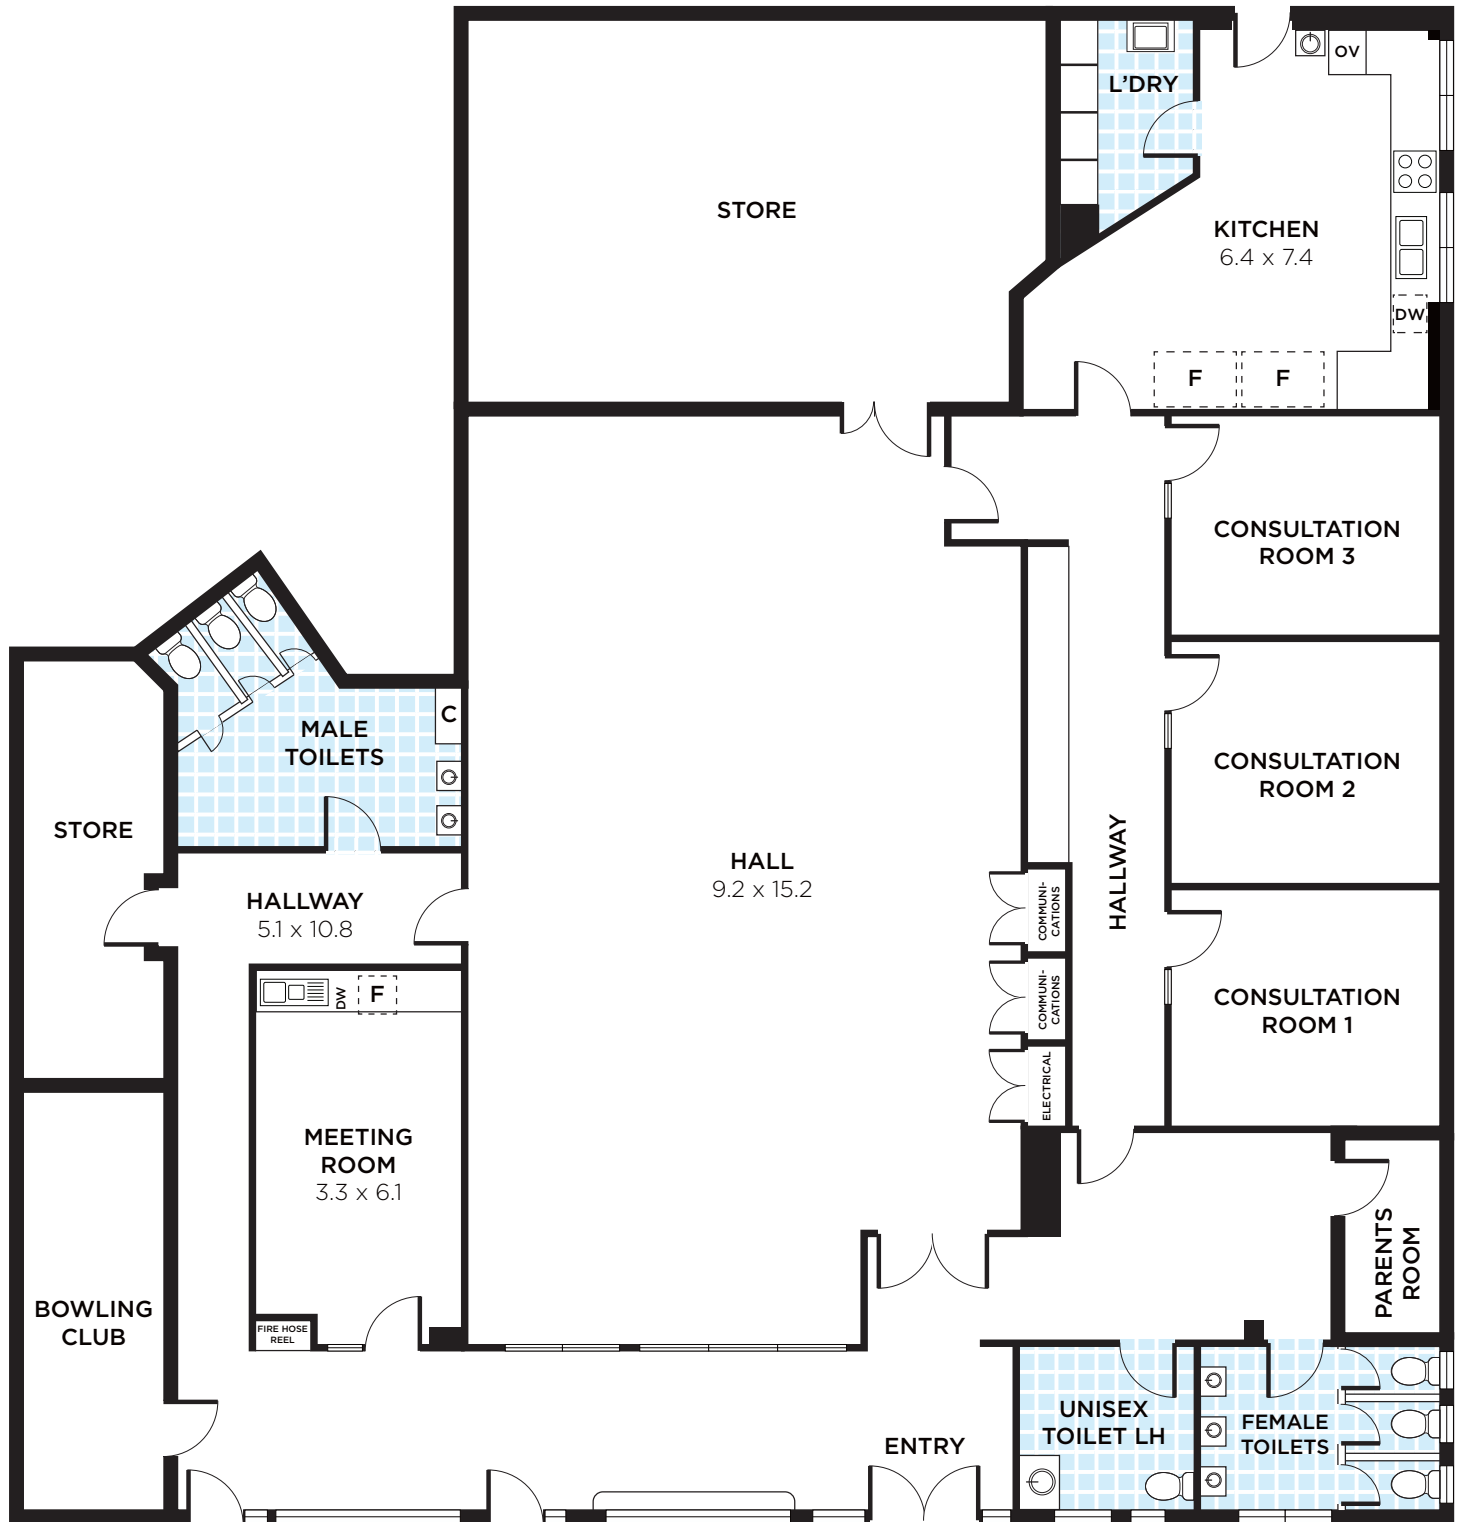

0 1 2 3 4 5

Approximate Areas

Internal 502 sqm

Vaucluse Bowling Club And Community Facility

Whilst every attempt has been made to ensure the accuracy of the floor plan contained here, measurements are approximate and no responsibility is taken for any error, omission or misstatement. This plan is for illustrative purposes only and should be used as such by any prospective purchaser or tenant.