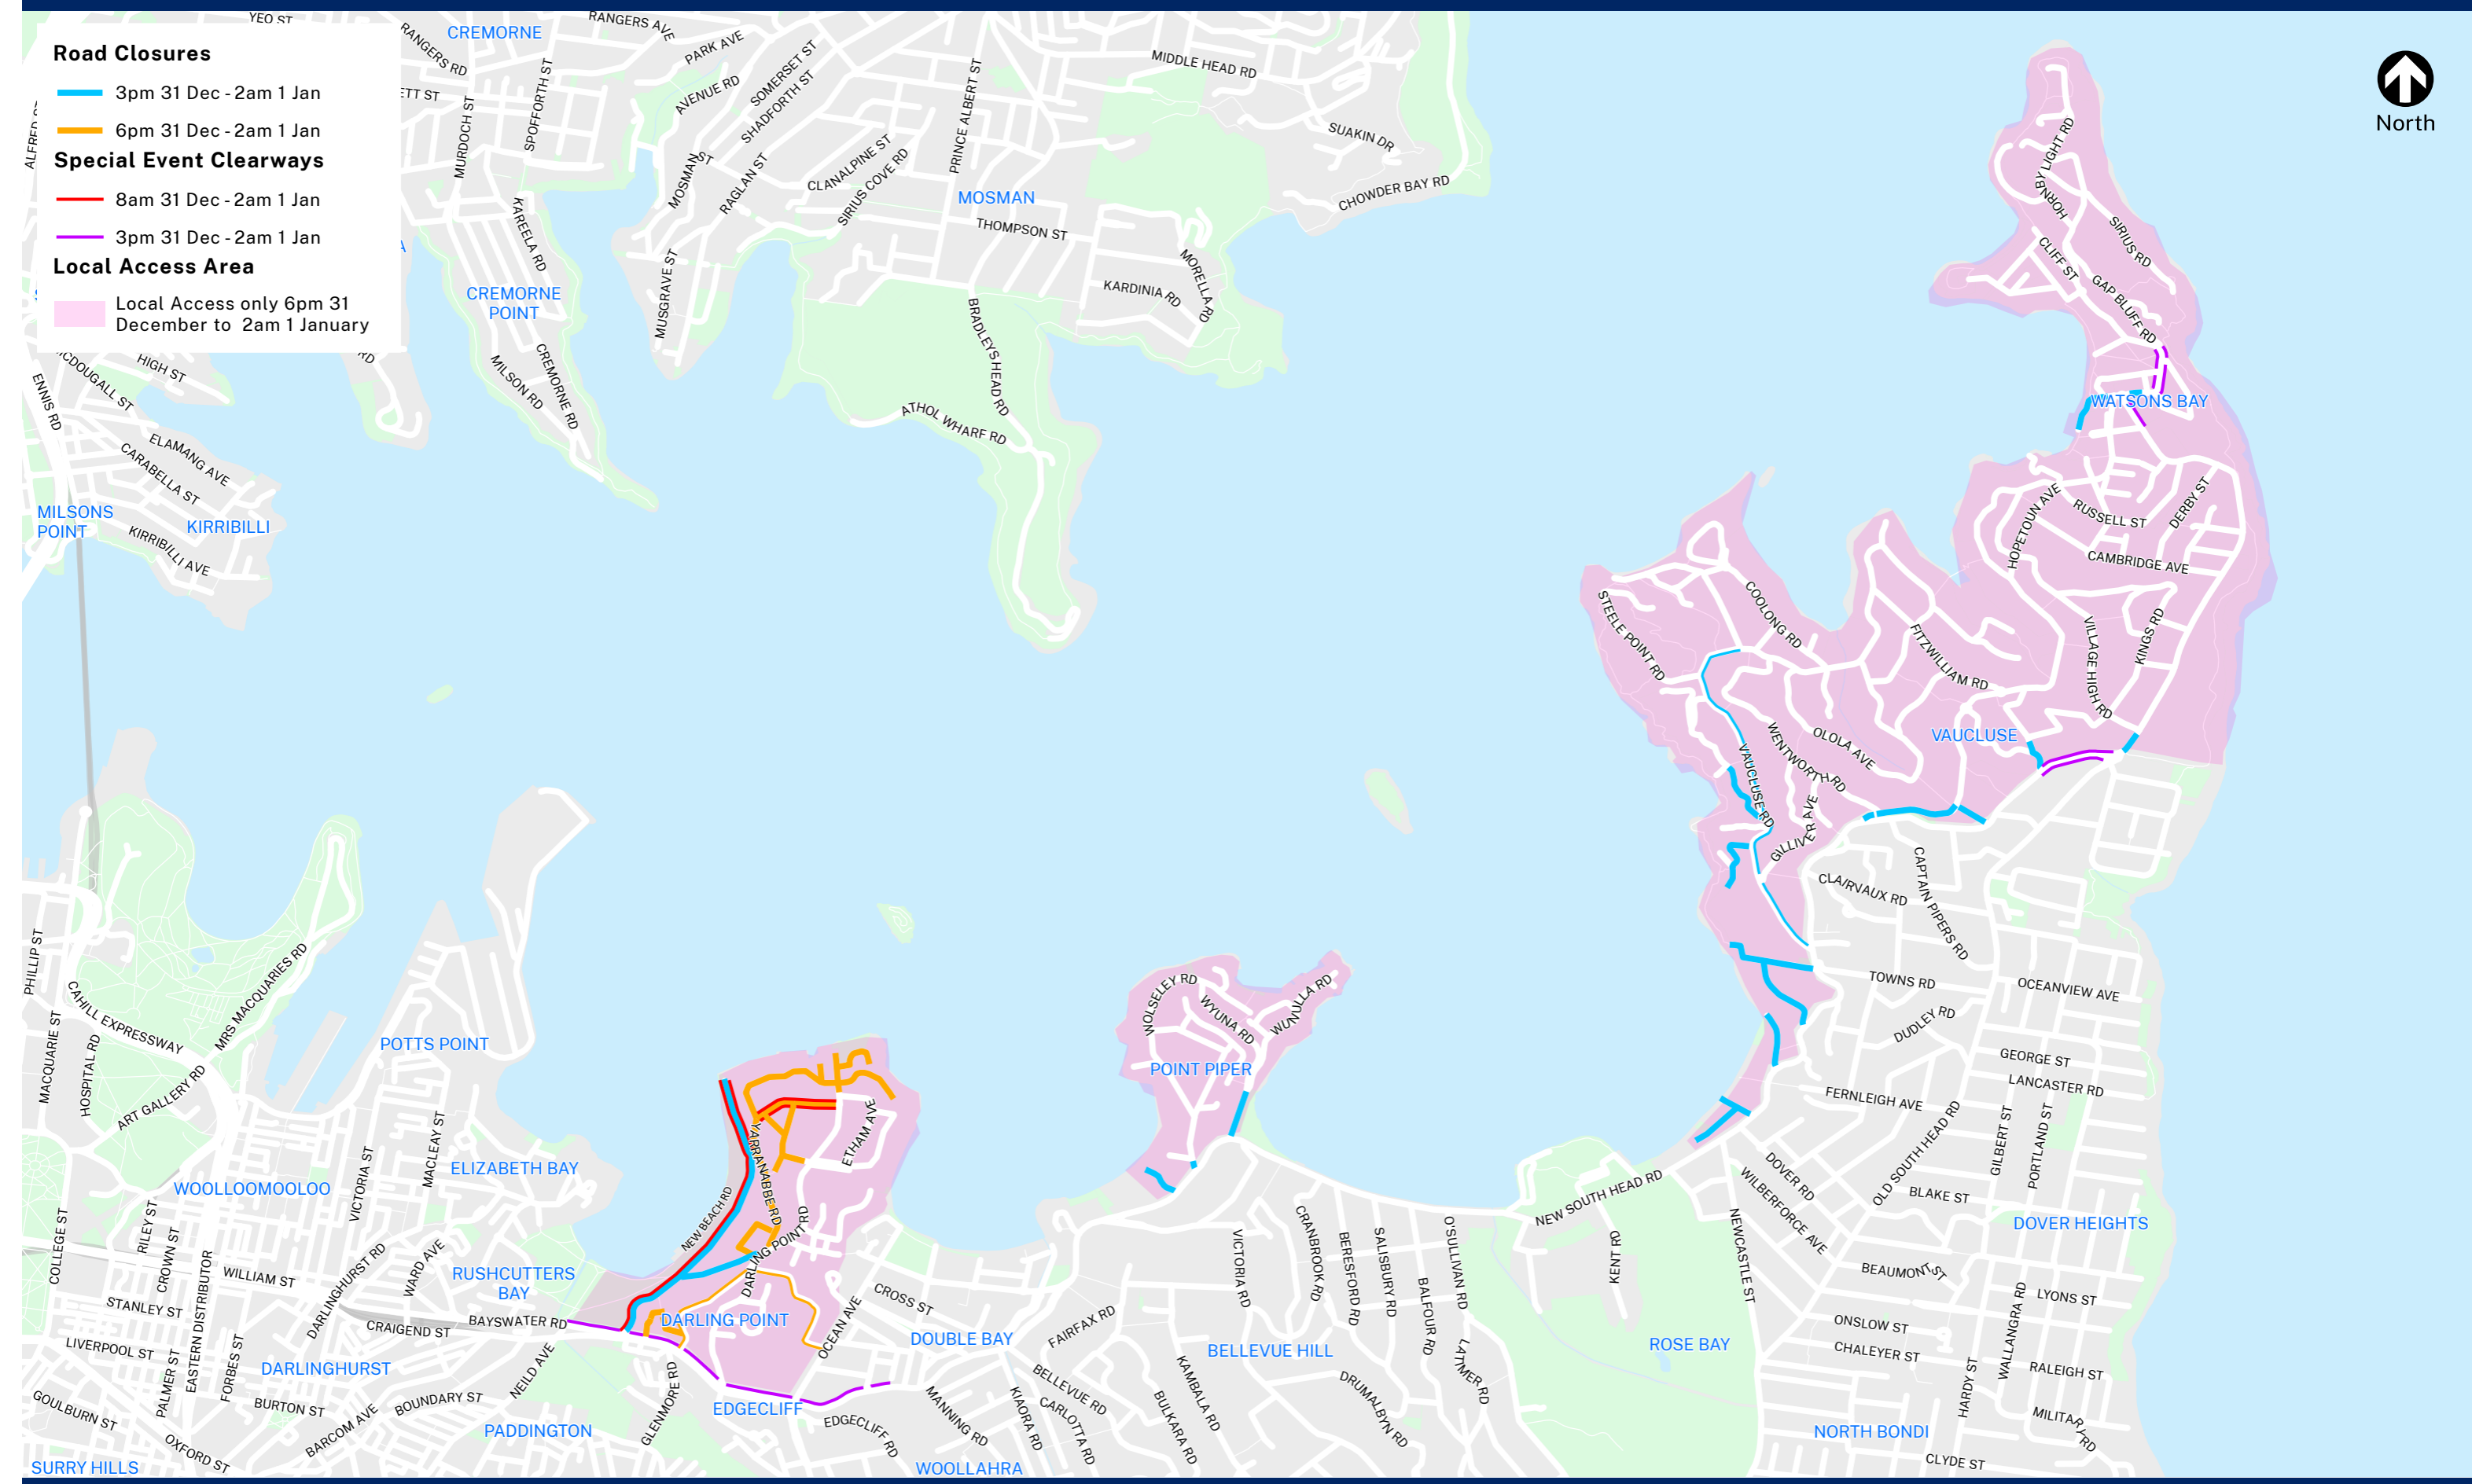

### Road Closures

3pm 31 Dec - 2am 1 Jan

6pm 31 Dec - 2am 1 Jan

### Local Access Area

Local Access only 6pm 31 December to 2am 1 January

North

Visit [livetraffic.com](http://livetraffic.com) for more details. Visit [transportnsw.info](http://transportnsw.info) to plan your trip.