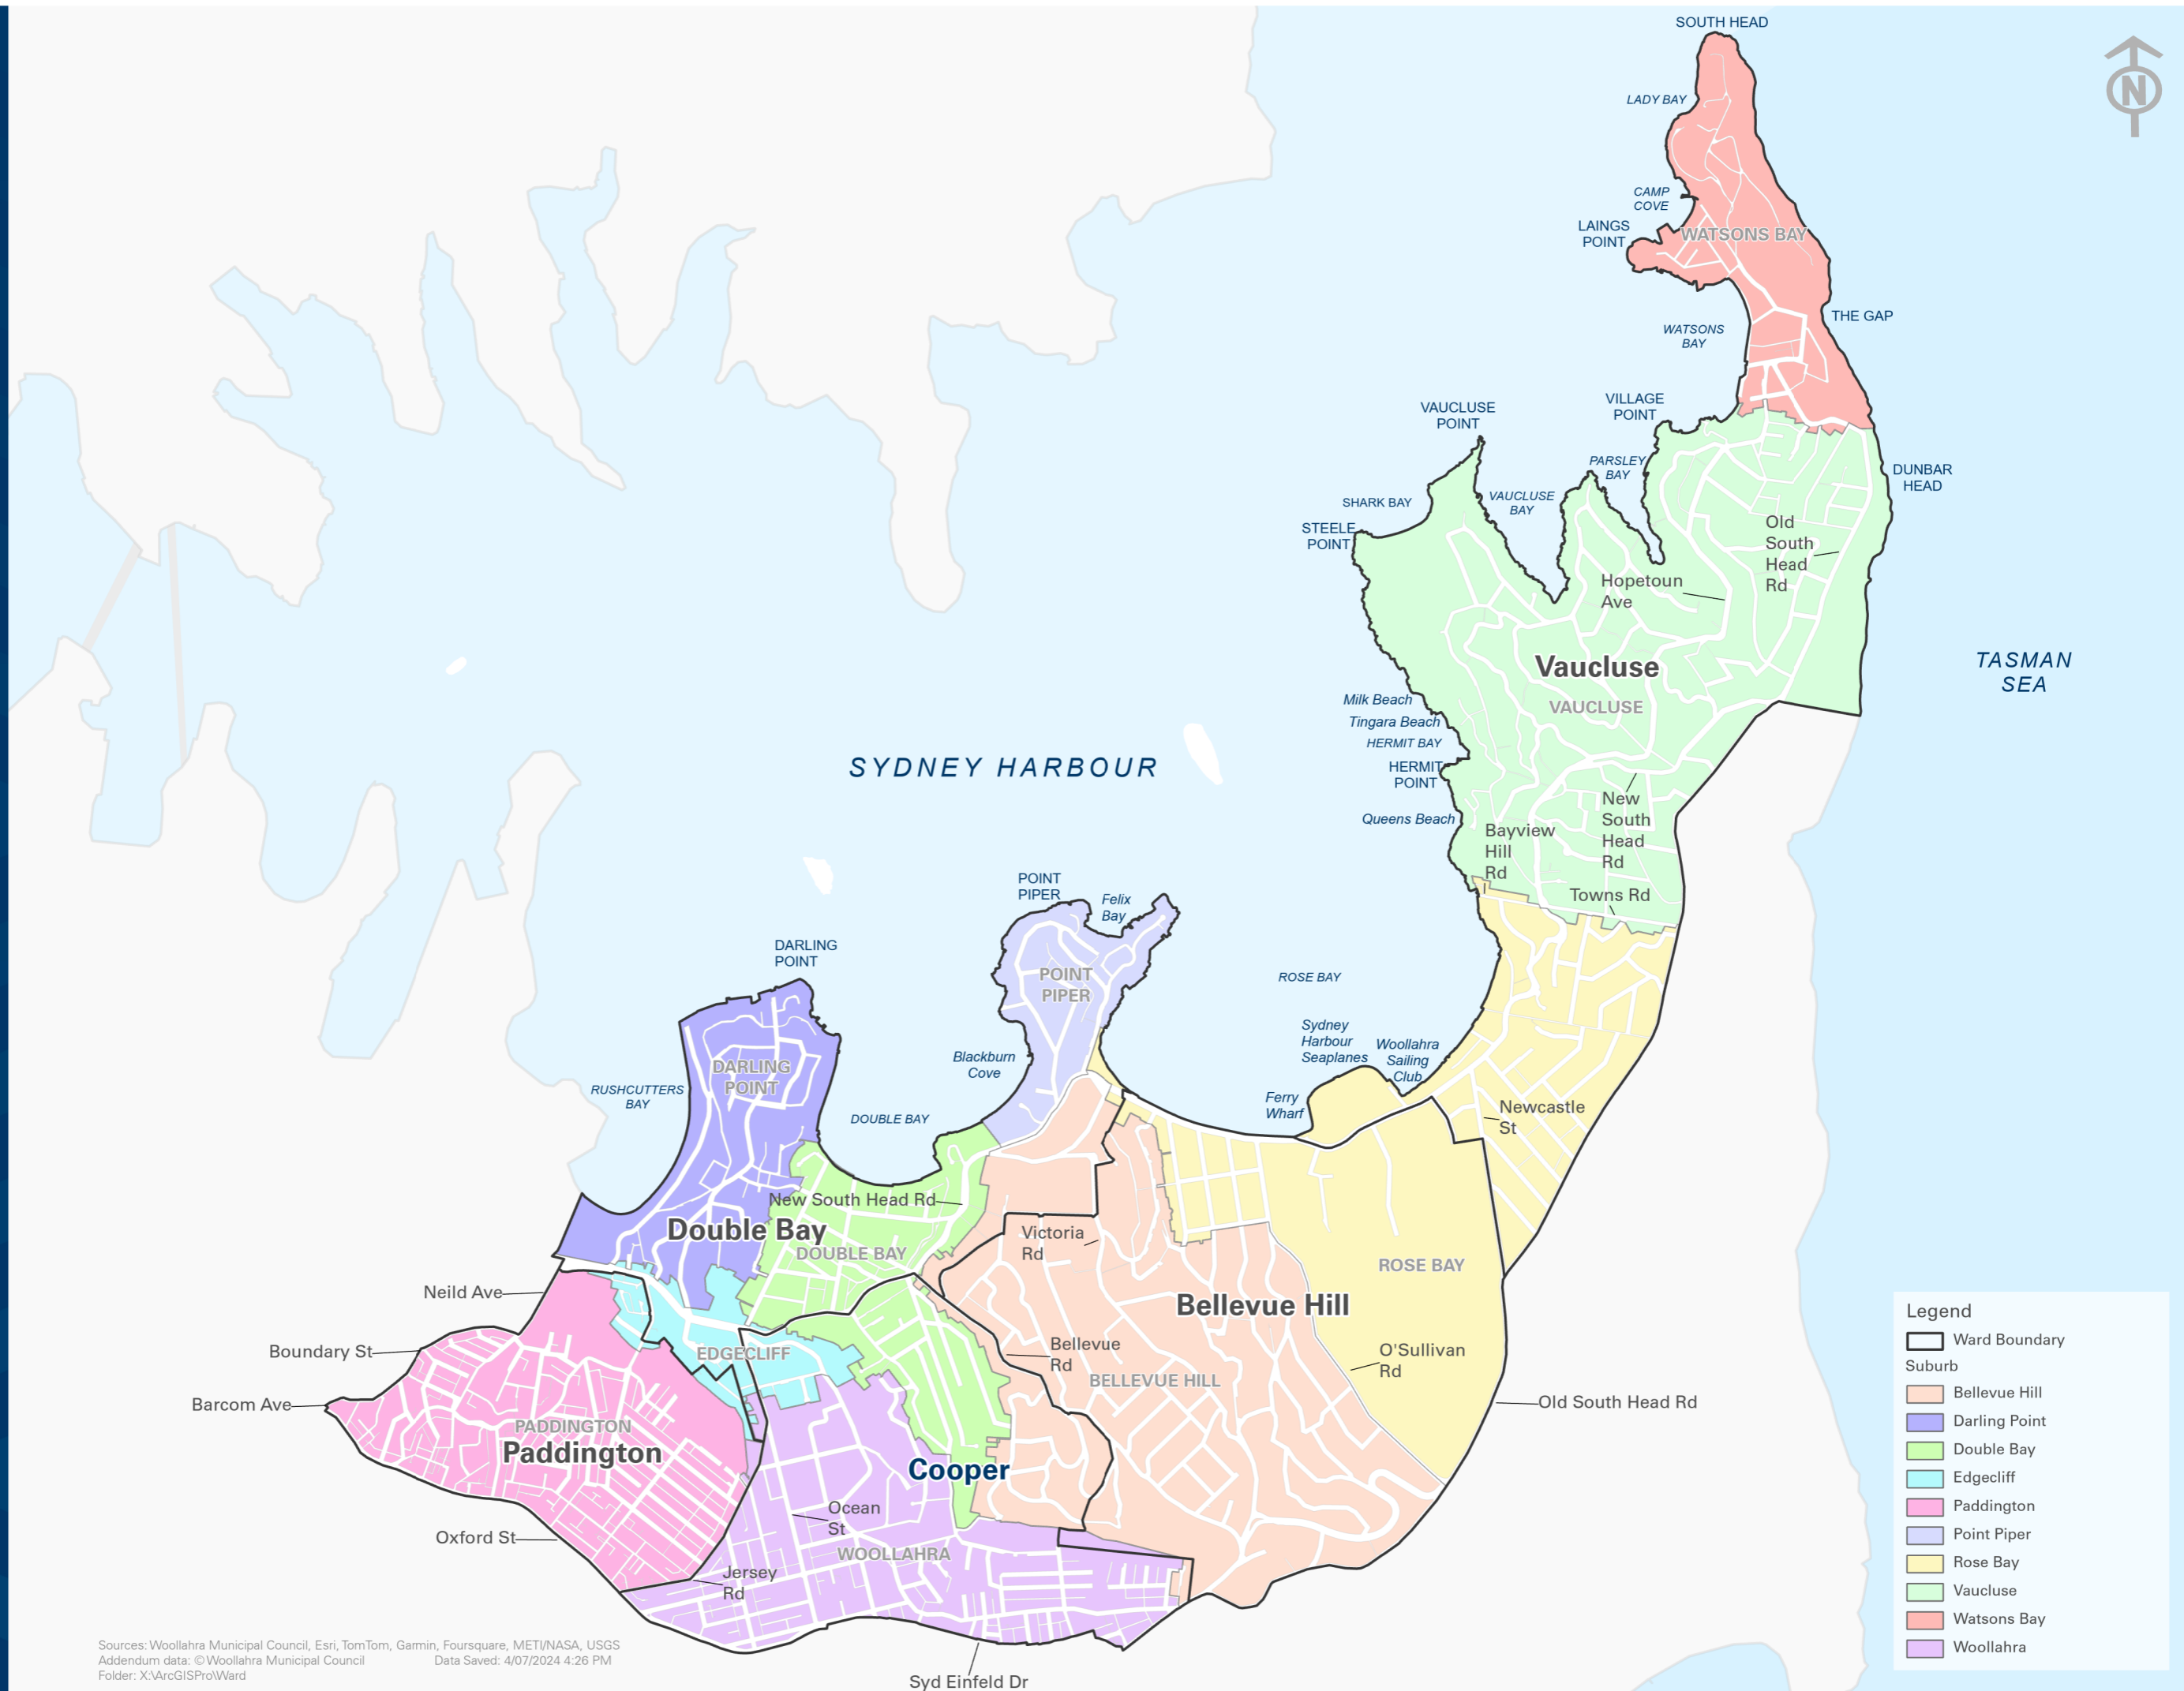

Wards and Suburbs

2024

Sources: Woollahra Municipal Council, Esri, TomTom, Garmin, Foursquare, METI/NASA, USGS
Addendum data: © Woollahra Municipal Council
Folder: X:\ArcGISPro\Ward

Legend

- Ward Boundary
- Suburb
- Bellevue Hill
- Darling Point
- Double Bay
- Edgecliff
- Paddington
- Point Piper
- Rose Bay
- Vaucluse
- Watsons Bay
- Woollahra