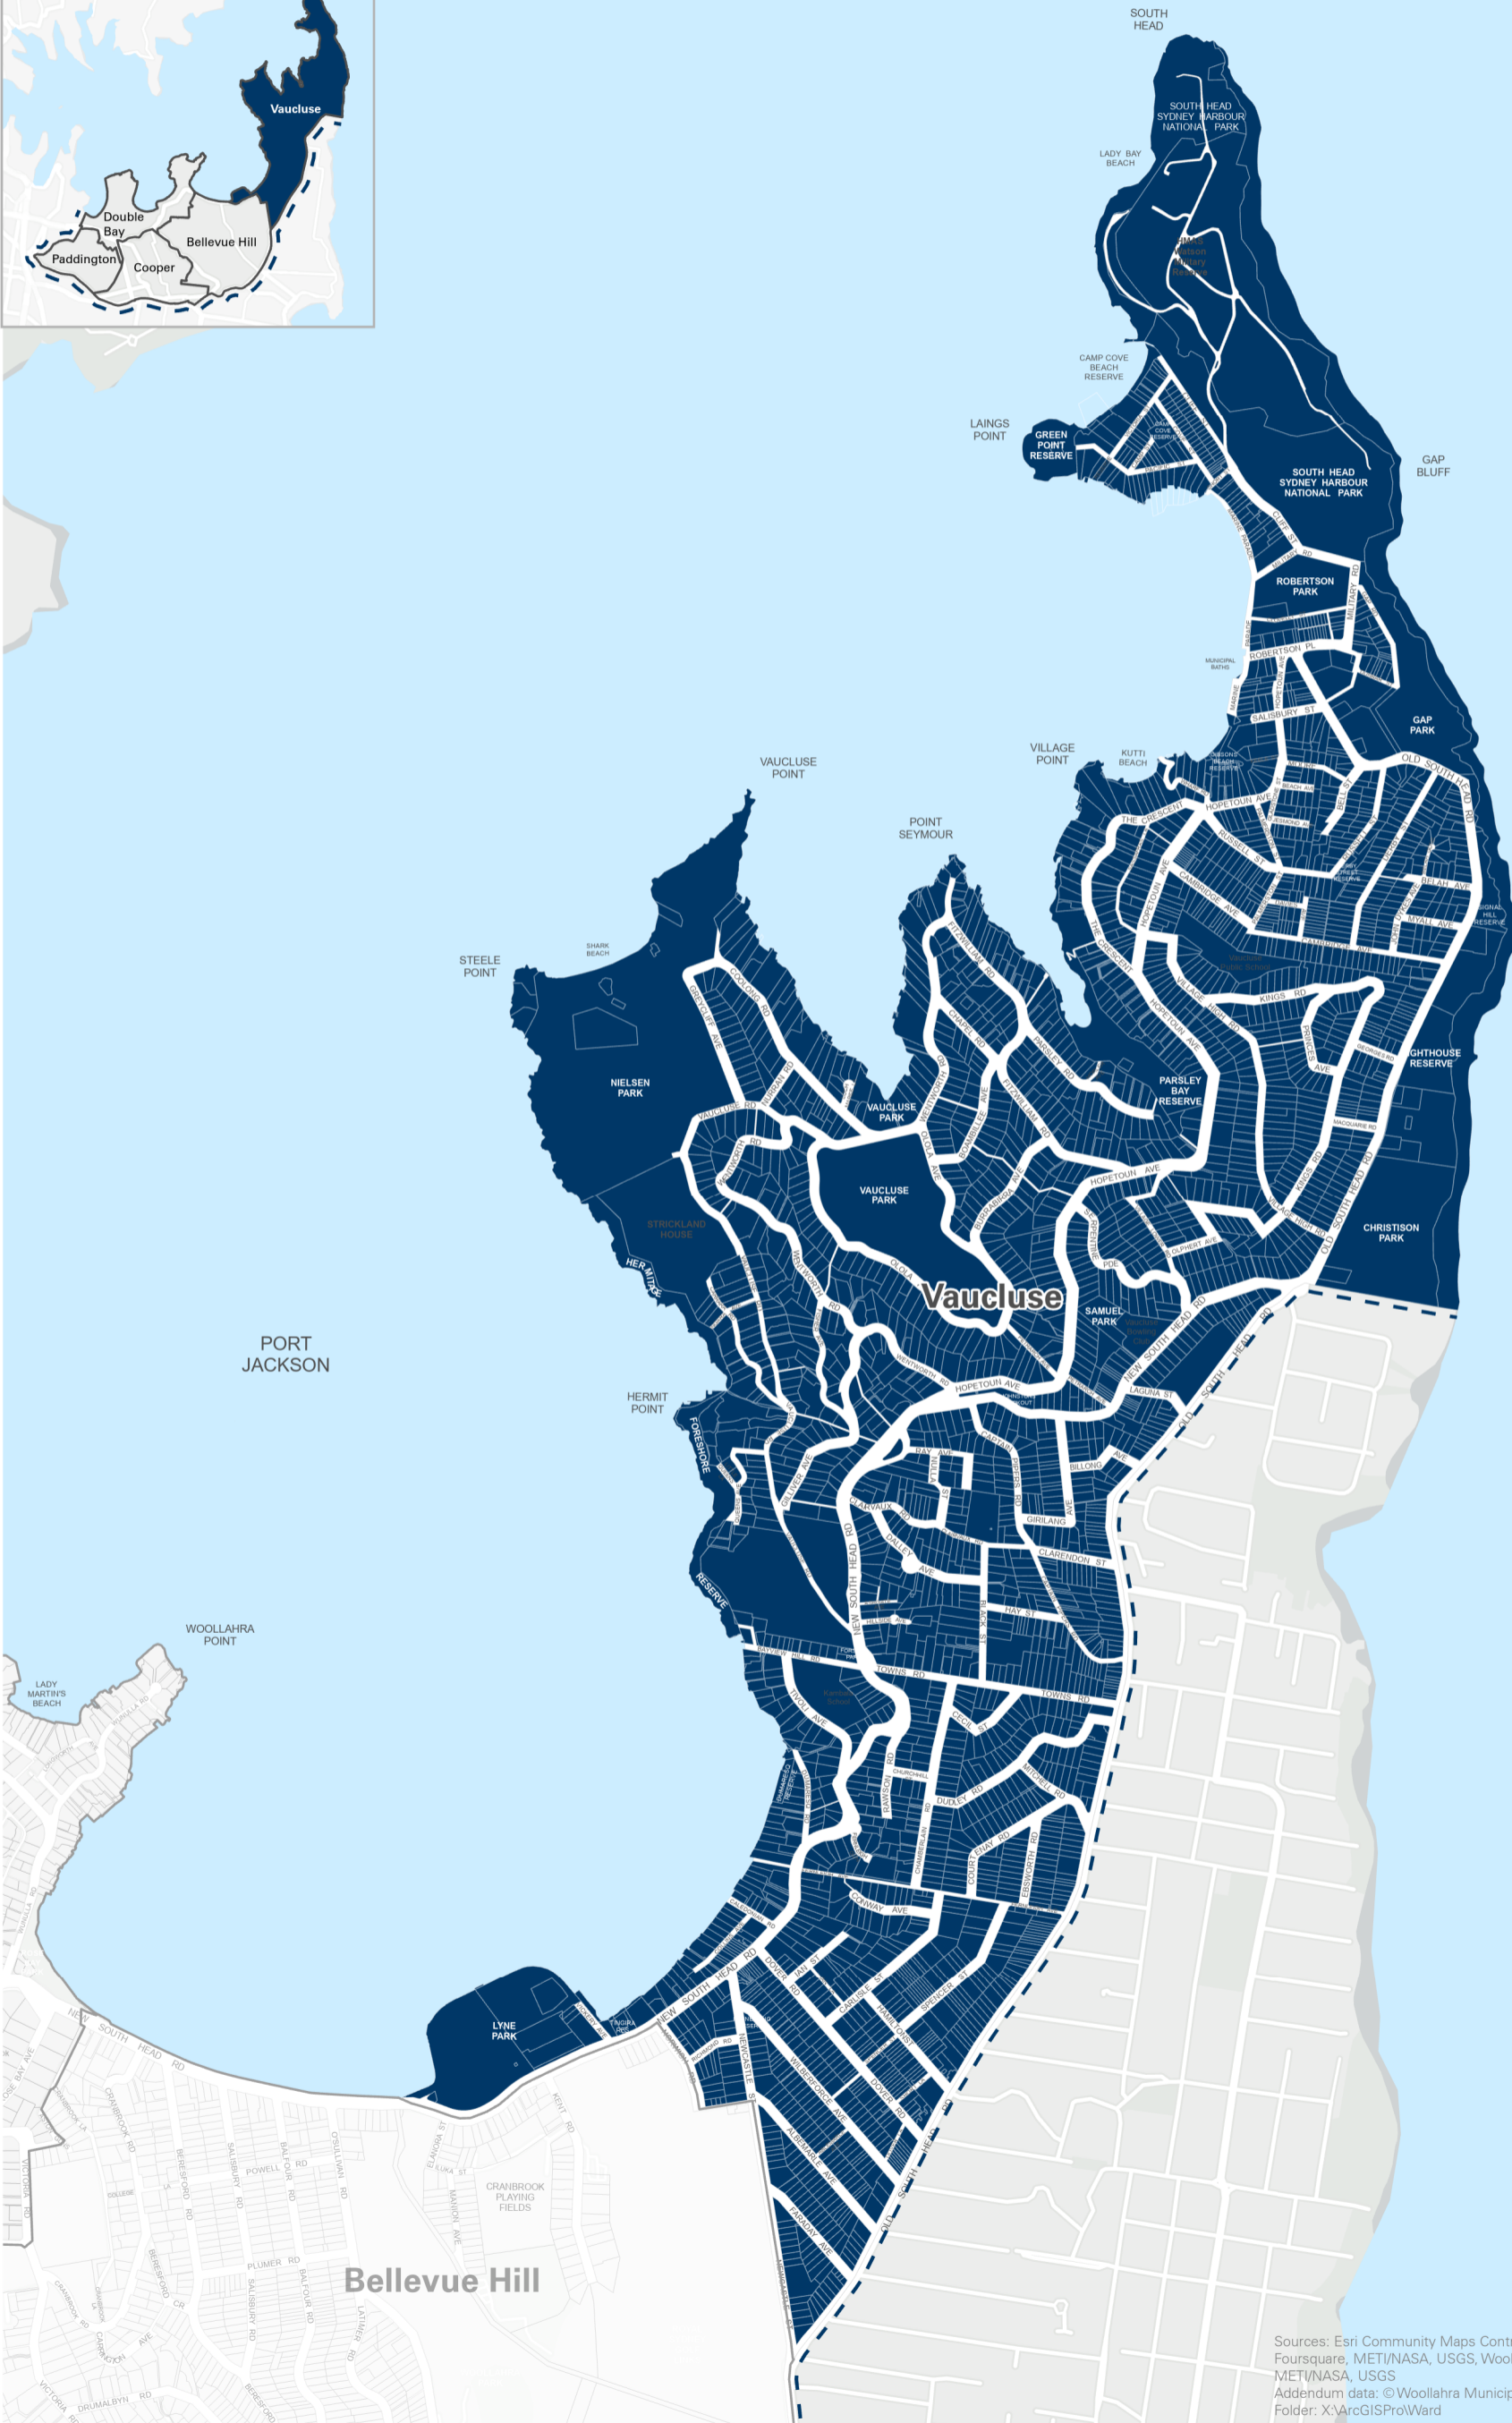

Ward VAUCLUSE

Sources: Esri Community Maps Contributors, Woollahra Municipal Council, Esri, TomTom, Garmin, Foursquare, METI/NASA, USGS, Woollahra Municipal Council, Esri, TomTom, Garmin, Foursquare, METI/NASA, USGS
Addendum data: © Woollahra Municipal Council
Folder: X:\ArcGISPro\Ward
Data Saved: 4/07/2024 4:26 PM