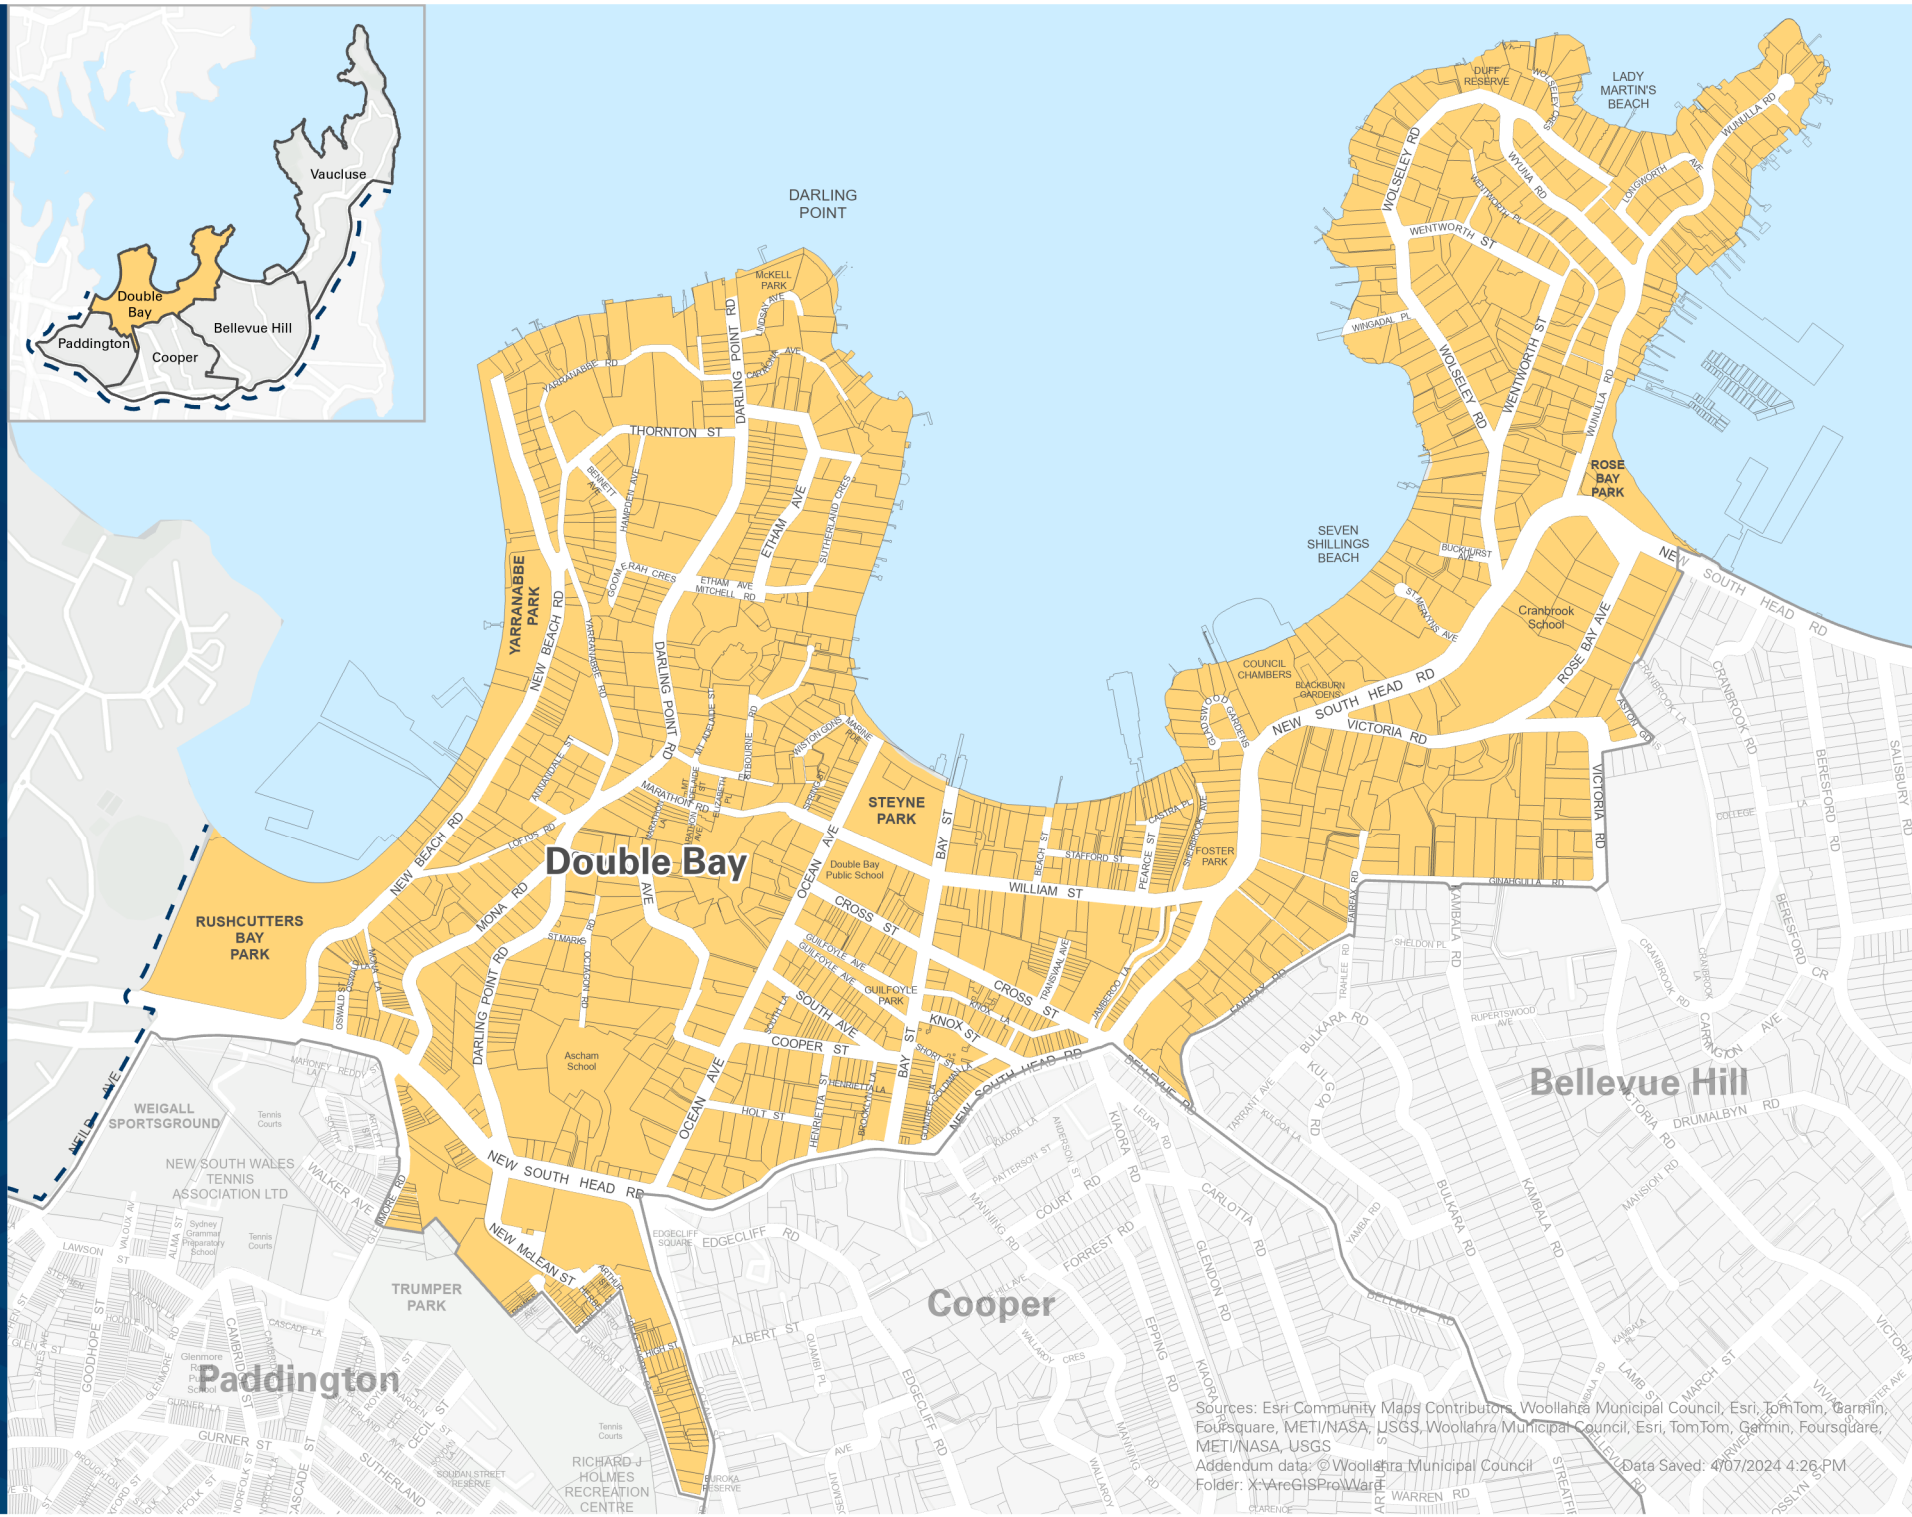

# Ward

DOUBLE BAY

Sources: Esri Community Maps Contributors, Woollahra Municipal Council, Esri, TomTom, Garmin, Foursquare, METI/NASA, USGS, Woollahra Municipal Council, Esri, TomTom, Garmin, Foursquare, METI/NASA, USGS  
Addendum data: © Woollahra Municipal Council  
Folder: X:\ArcGISPro\Ward  
Data Saved: 4/07/2024 4:26:PM