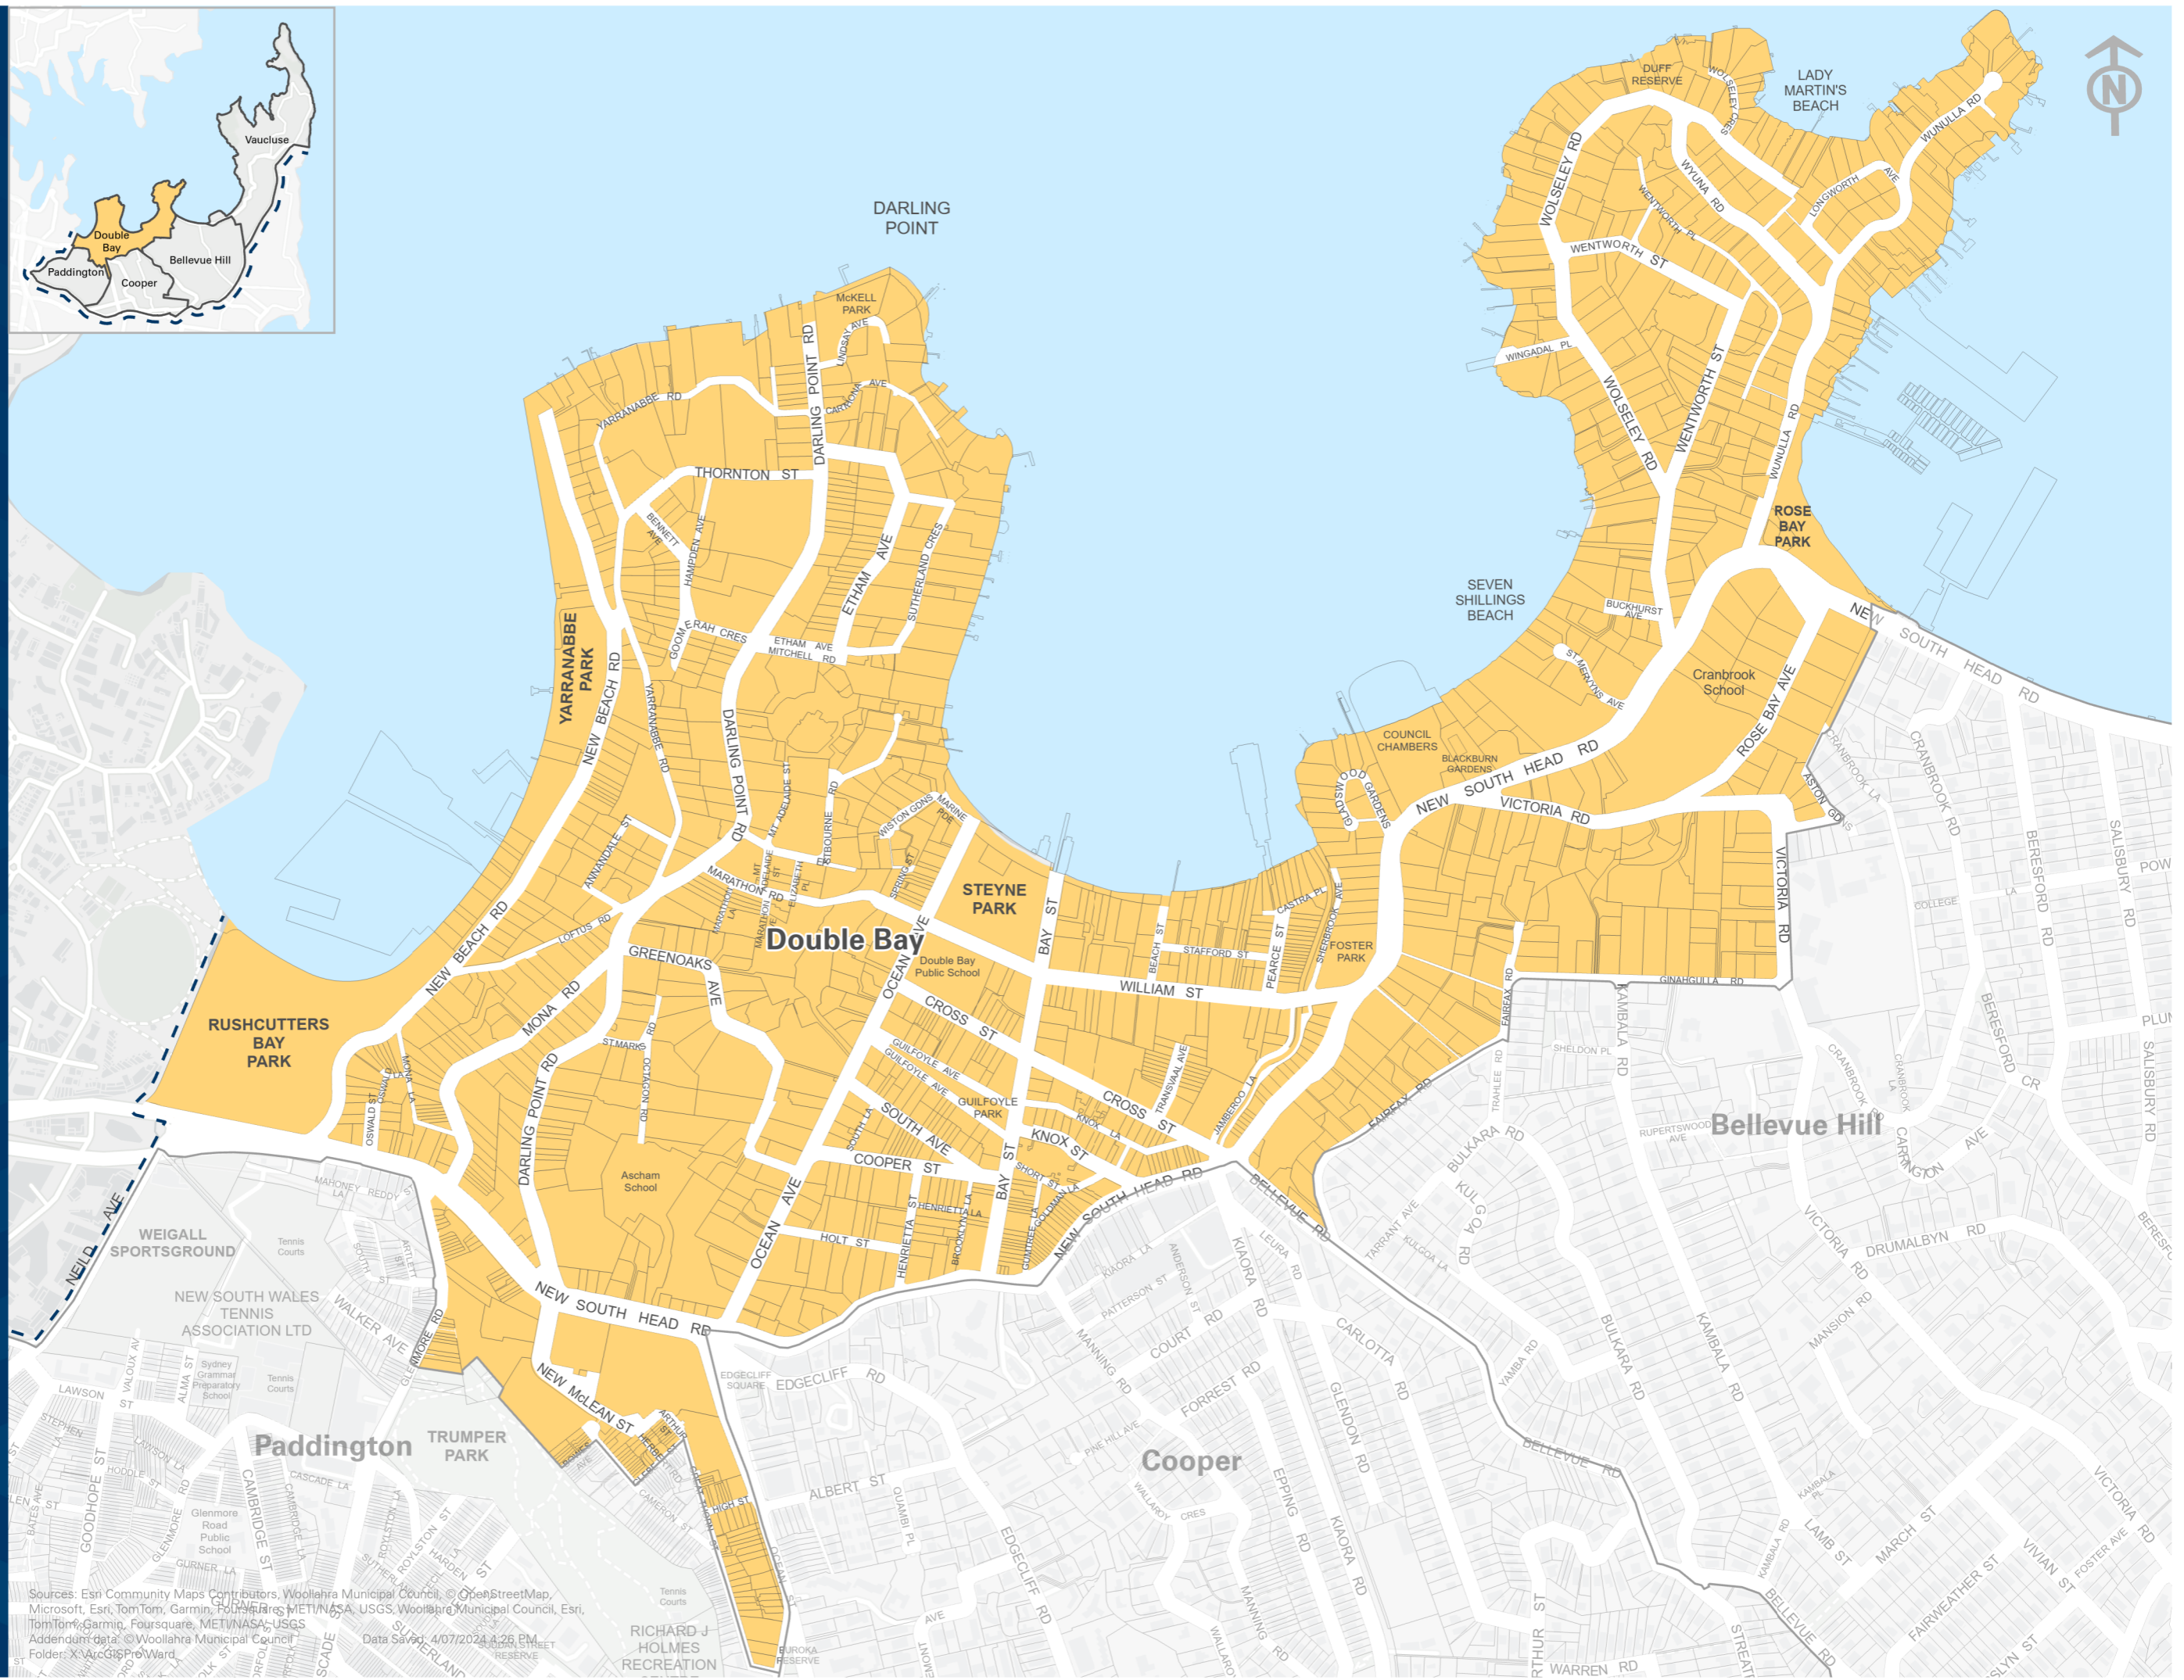

Ward

DOUBLE BAY

Sources: Esri Community Maps Contributors, Woollahra Municipal Council, © OpenStreetMap, Microsoft, Esri, TomTom, Garmin, Foursquare, METI/NASA, USGS, Woollahra Municipal Council, Esri, TomTom, Garmin, Foursquare, METI/NASA, USGS
Addendum: data: © Woollahra Municipal Council
Folder: X:\ArcGIS\Pro\Ward