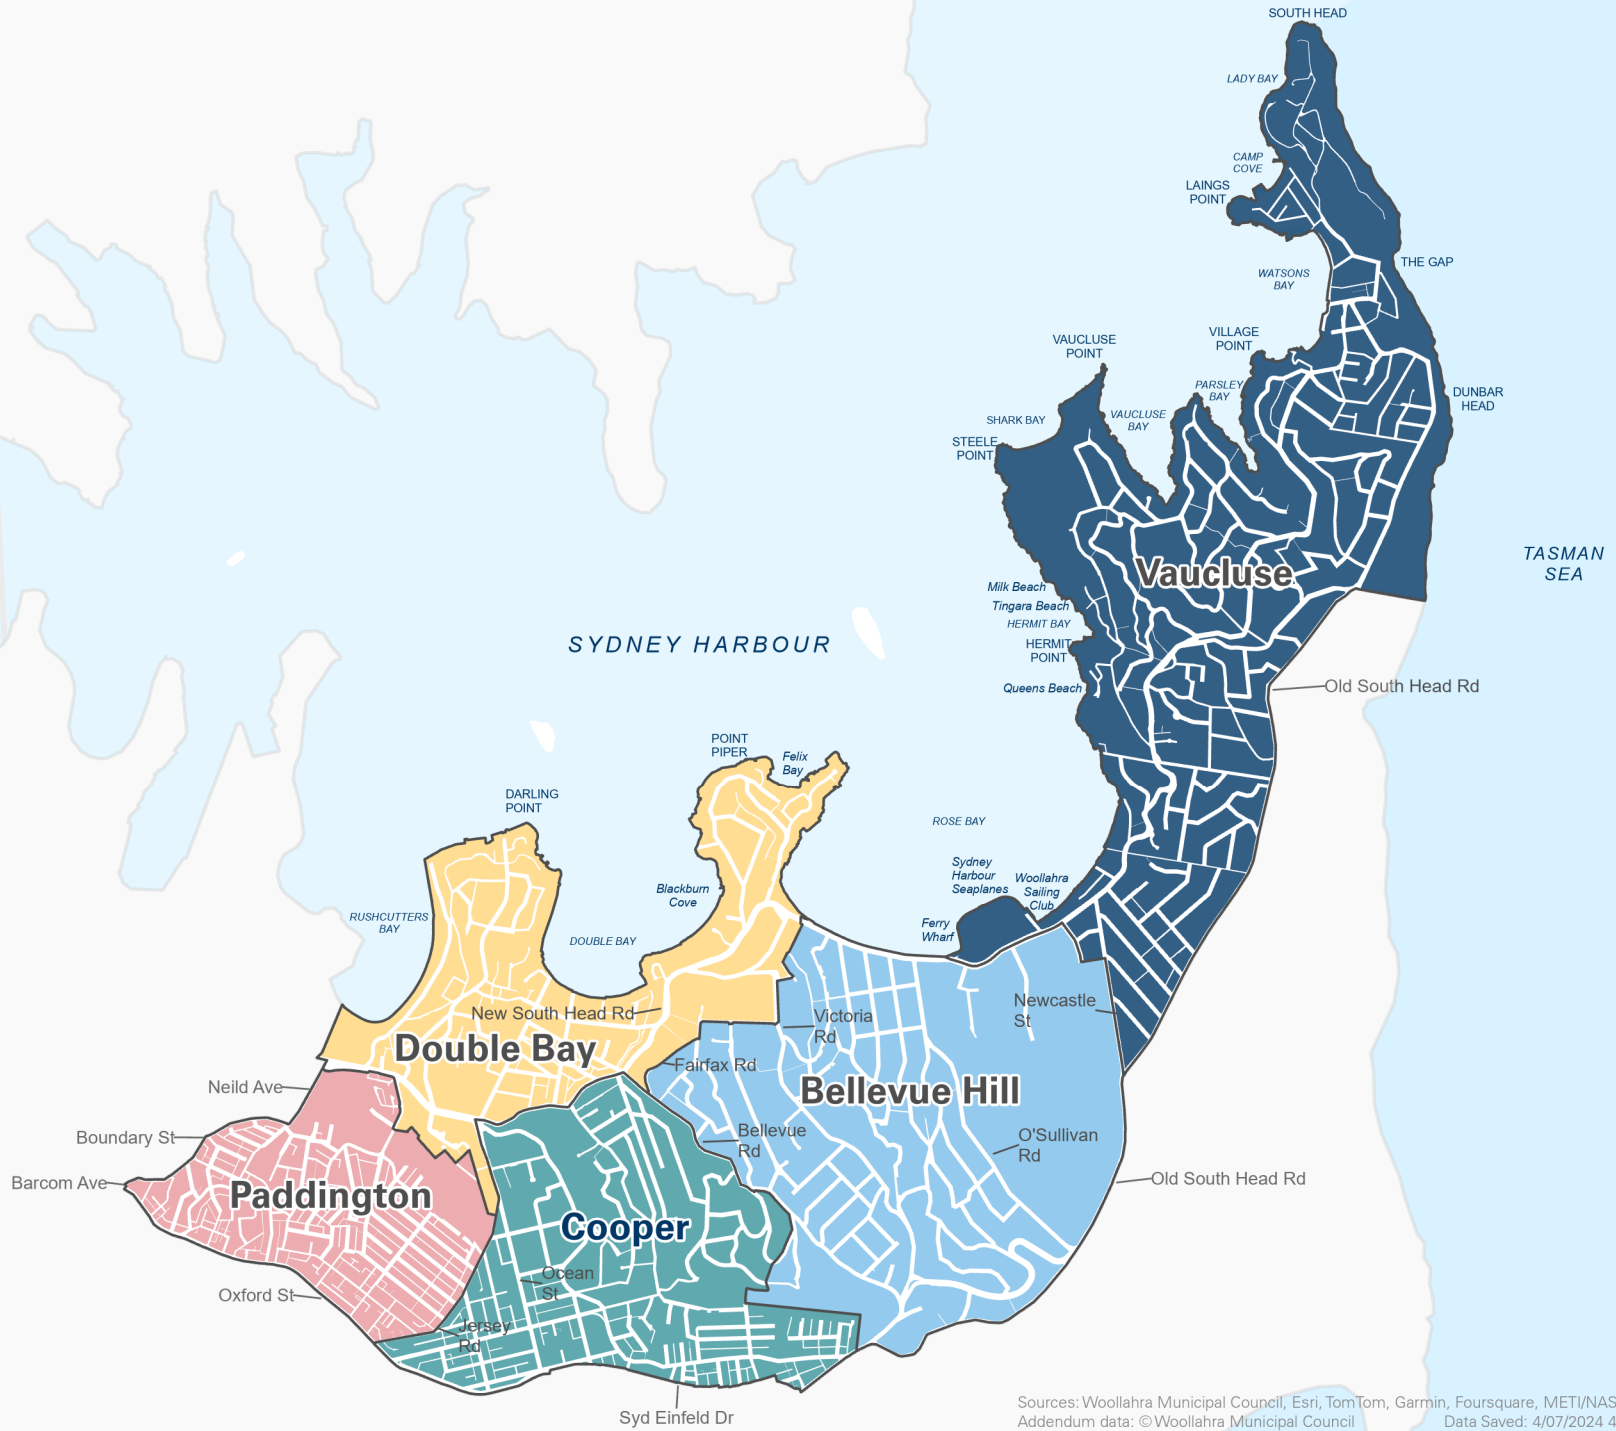

Wards

2024

Sources: Woollahra Municipal Council, Esri, TomTom, Garmin, Foursquare, METI/NASA, USGS
Addendum data: ©Woollahra Municipal Council
Data Saved: 4/07/2024 4:26 PM
Folder: X:\ArcGISPro\Ward