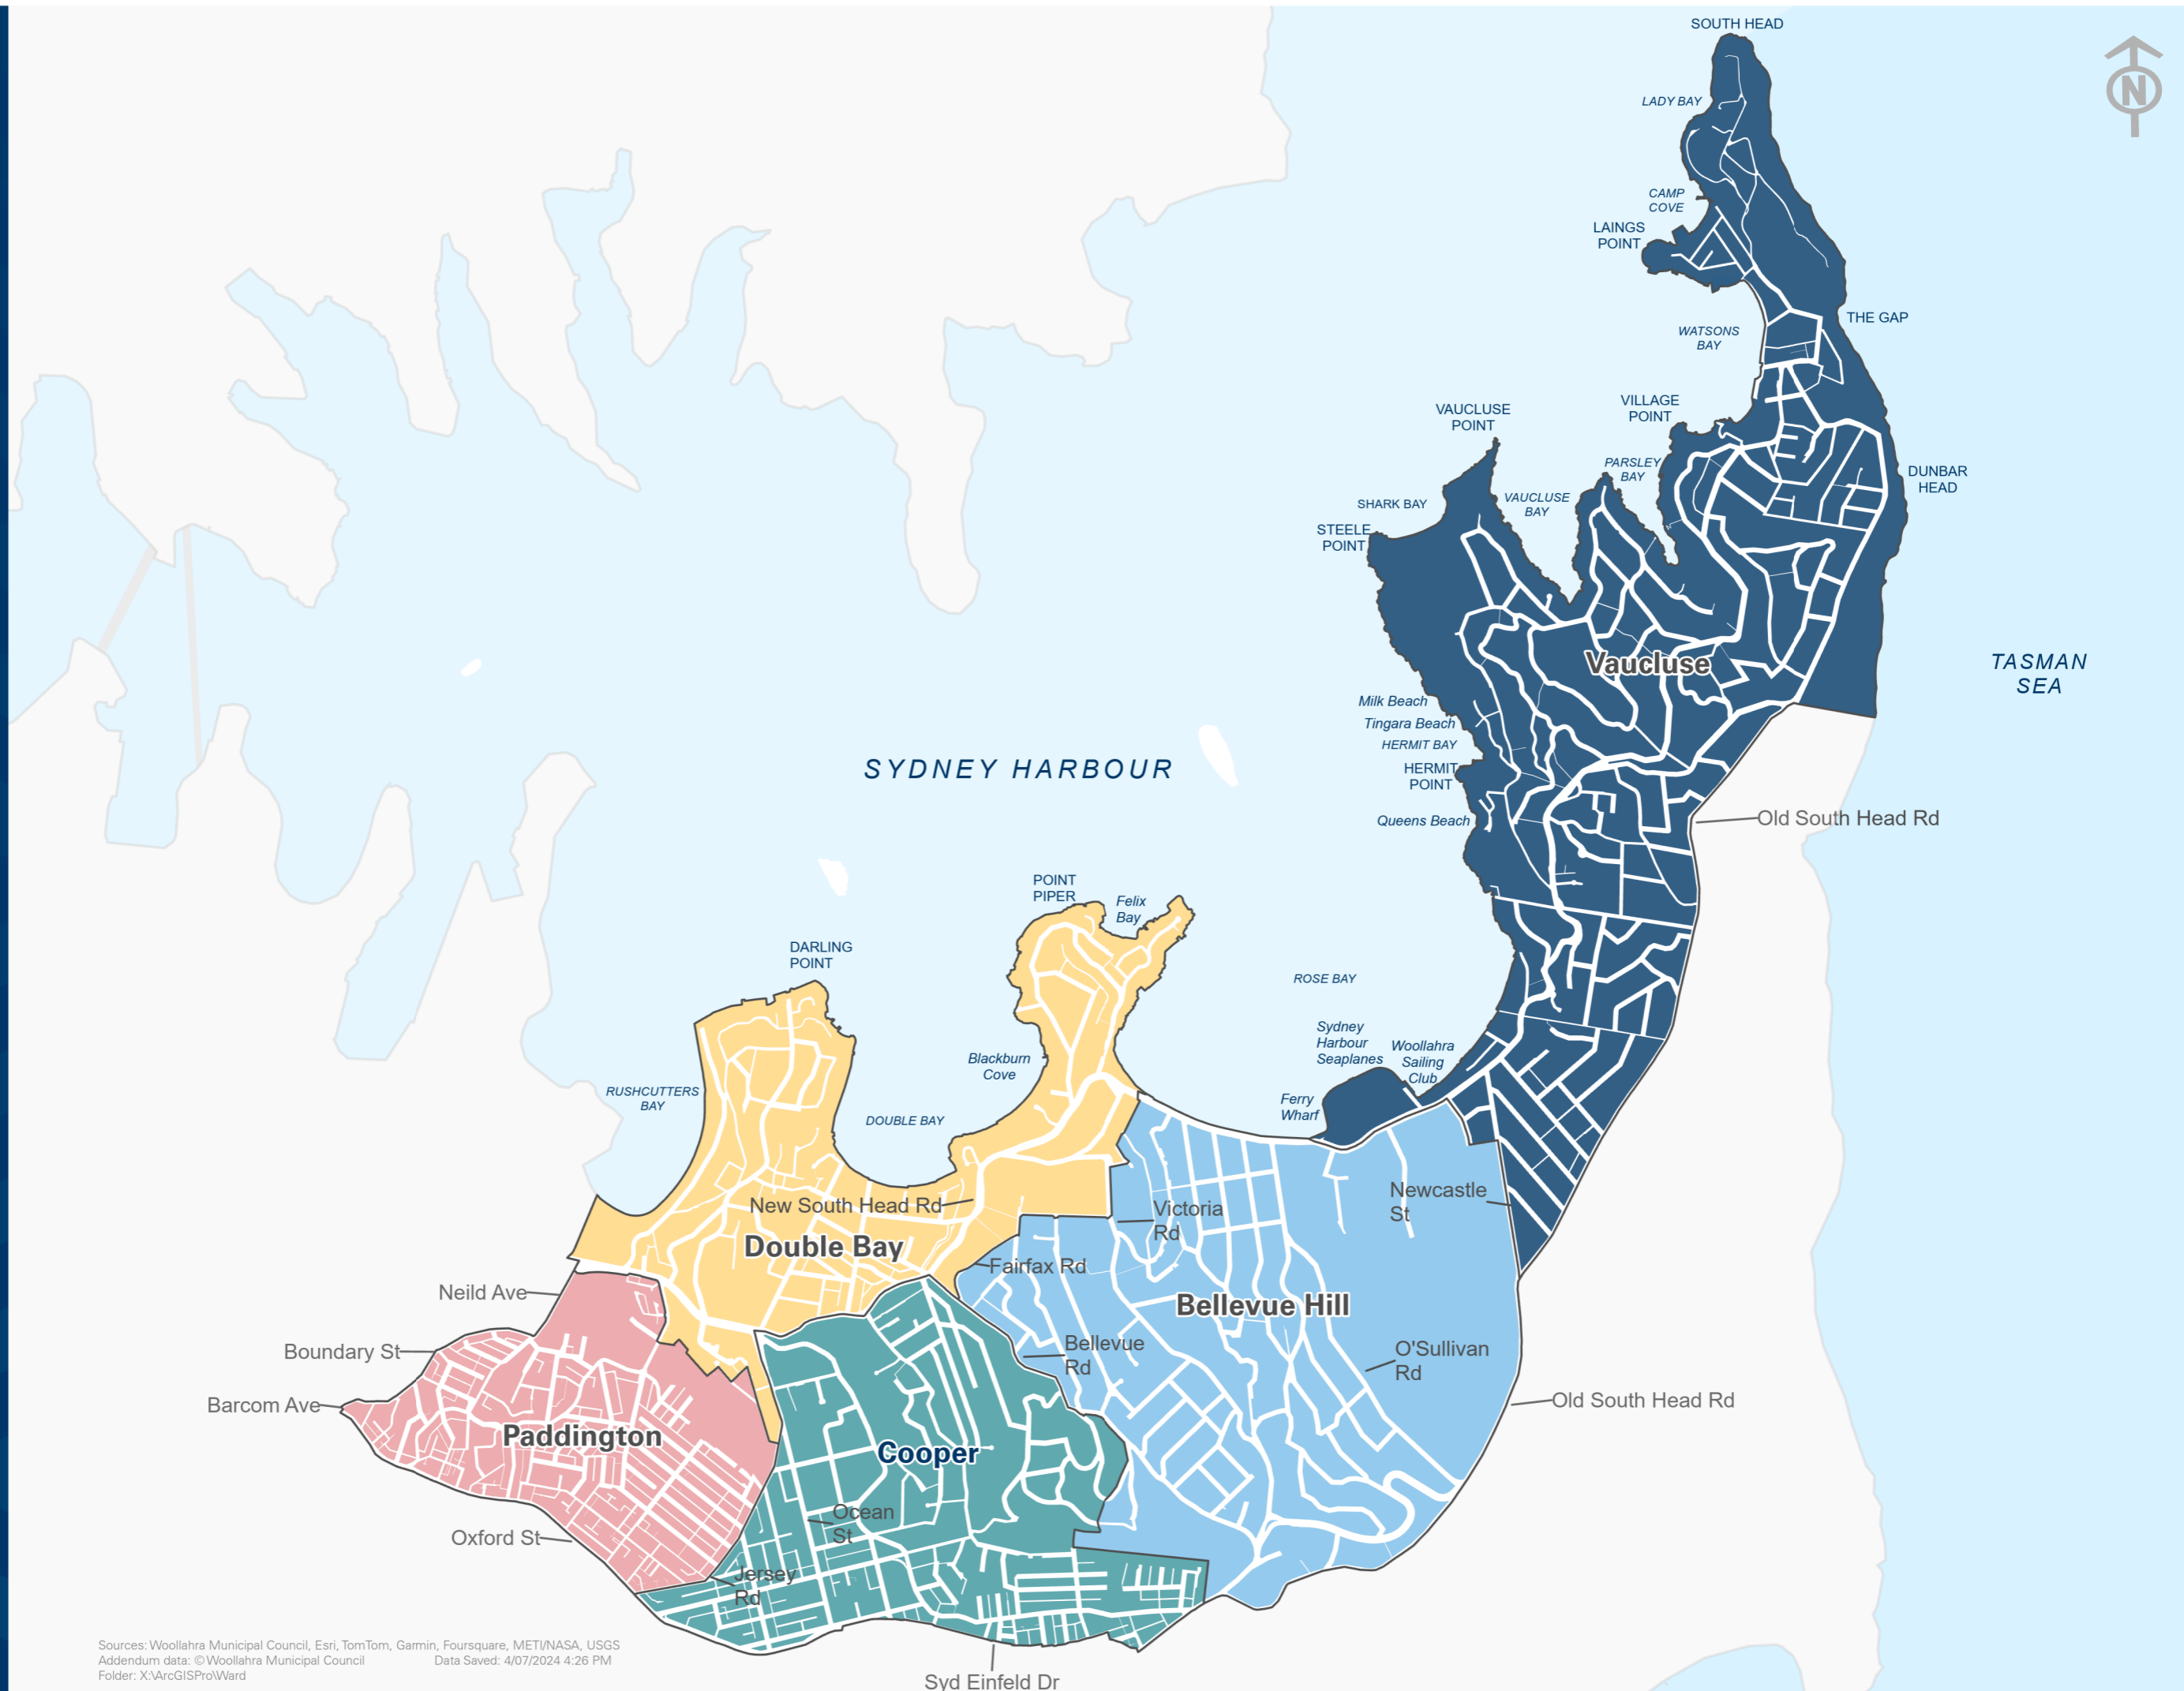

# Wards 2024

Sources: Woollahra Municipal Council, Esri, TomTom, Garmin, Foursquare, METI/NASA, USGS  
Addendum data: © Woollahra Municipal Council  
Data Saved: 4/07/2024 4:26 PM  
Folder: X:\ArcGISPro\Ward